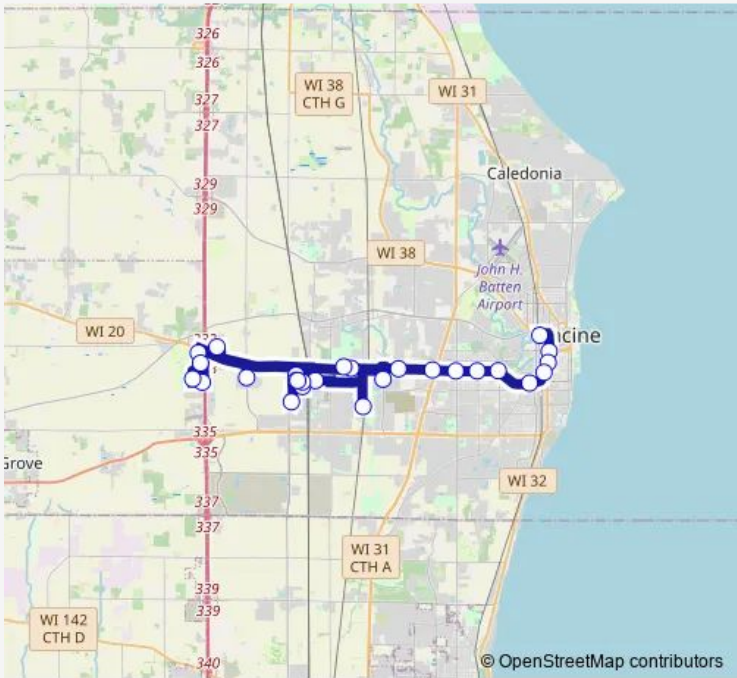

## Bus 20 Route 20

[Go to website](#)

**Direction**  
 Grandview — Transit Center E

16 stops

[Open route schedule](#)

- Grandview
- 1330 Grandview Pkwy
- Iron Skillet
- Hwy 20 @ Frontage Rd Eb
- International Dr (southern end)
- 10411 Renaissance Dr & Marcus Theatre
- Renaissance Dr & Stellar Ave
- 1749 Enterprise Dr (Renaissance Center)
- 1630 Enterprise Dr & Goodwill
- 10116 Stellar Ave & Renaissance Blvd
- Amtrak Station
- Dept. Motor Vehicles
- Rayne Rd & 92nd St
- Rayne Rd & 90th St
- Waxdale
- Transit Center E

Route schedule  
 Grandview — Transit Center E

Monday	07:03
Tuesday	07:03
Wednesday	07:03
Thursday	07:03
Friday	07:03
Saturday	—
Sunday	—

Route info

Direction: Grandview

Stops: 16

Trip Duration: 0 hour 31 min

**Direction**

Transit Center W — Grandview

56 stops

[Open route schedule](#)

Transit Center W

6th St &amp; Marquette St

6th St &amp; Stannard St

7th St &amp; Villa St

## Route info

Direction: Transit Center W

Stops: 56

Trip Duration: 0 hour 45 min

16th St & Blaine Ave

16th St & Cleveland Ave

16th St & Lathrop Ave

16th St & Orchard St