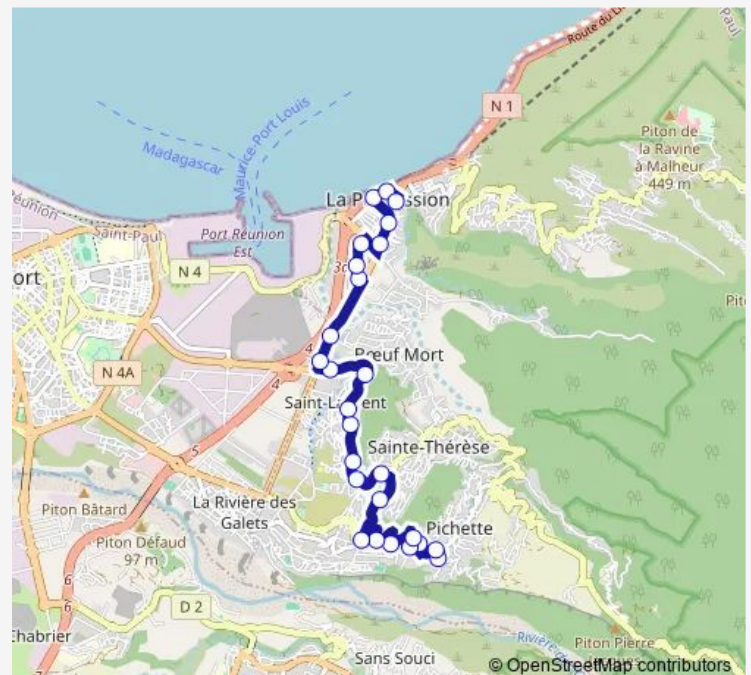

Thursday 06:00-18:00

Friday 06:00-18:00

Saturday 06:00-18:00

Sunday —

Route info

Direction: Pichette (Boutique Thomas)

Stops: 26

Trip Duration: 0 hour 30 min

20 — Port - Possession ligne 20

Leconte Delisle

Henri Lapierre

La Poste

Mairie de la Possession

Eglise de la Possession

Direction

Eglise de la Possession — Pichette (Boutique Thomas)

25 stops

[Open route schedule](#)

Eglise de la Possession

Henri Lapierre

Leconte Delisle

Langevin

Piscine

Duclos

Thursday 06:35-17:25

Friday 06:35-17:25

Saturday 06:35-17:25

Sunday —

Route info

Direction: Eglise de la Possession

Stops: 25

Trip Duration: 0 hour 30 min