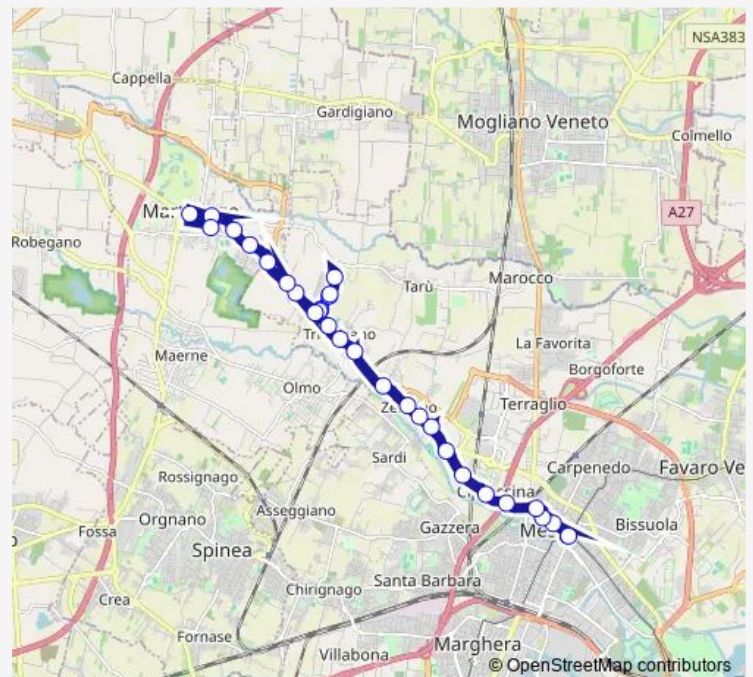

### Route schedule

Mestre Centro B7 — Martellago

Monday 05:24

Tuesday 05:24

Wednesday 05:24

Thursday 05:24

Friday 05:24

Saturday 05:24

### Route info

Direction: Mestre Centro B7

Stops: 29

Trip Duration: 0 hour 26 min

20 — Martellago - Mestre Centro B5

Trivignano Botticelli

Trivignano Park P14

Martellago Pree