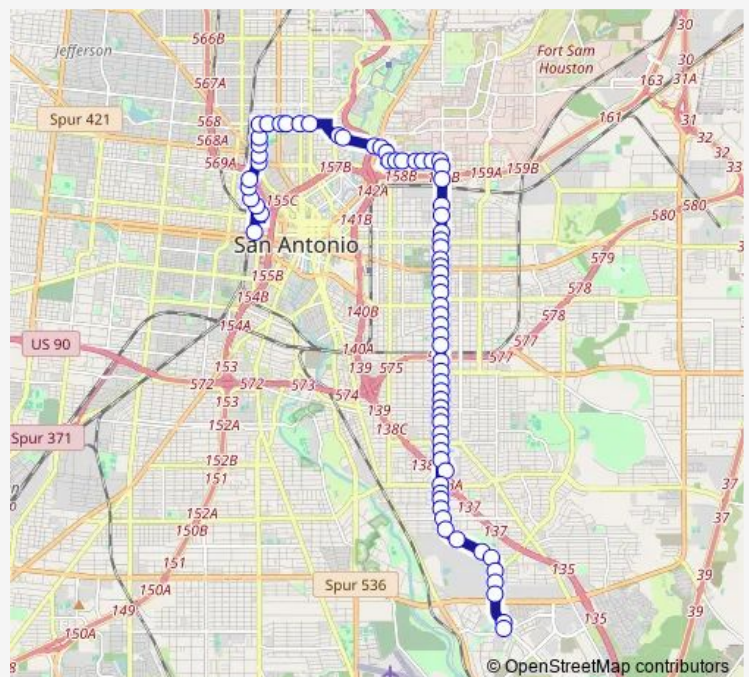

Bus 20 New Braunfels Frequent

[Go to website](#)

Direction

Centro Plaza - SW Corner (Stop A) — Brooks Transit Center

74 stops

[Open route schedule](#)

Centro Plaza - SW Corner (Stop A)

Frio & Martin

Josephine btwn. Polk & Euclid

Josephine & Isleta

Josephine btwn. Broadway & Ave. B

Route schedule

Centro Plaza - SW Corner (Stop A) — Brooks Transit Center

Monday 04:50-21:24

Tuesday 04:50-21:24

Wednesday 04:50-21:24

Thursday 04:50-21:24

Friday 04:50-21:24

Saturday 04:36-21:54

Sunday 04:36-21:46

Route info

Direction: Centro Plaza - SW Corner (Stop A)

Stops: 74

Trip Duration: 0 hour 47 min