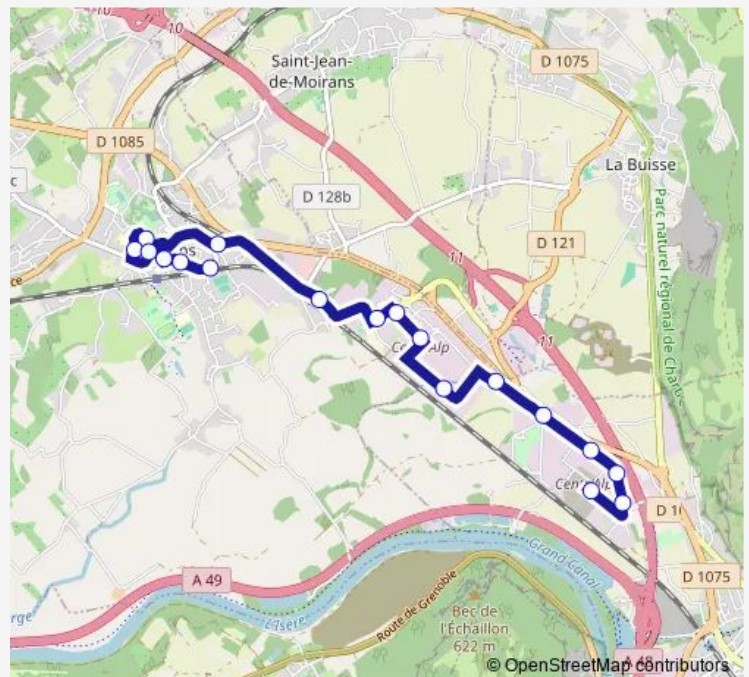

Route schedule

Voreppe, Louis Armand — Moirans, RUE DE LA Coste

Monday 15:51-18:36

Tuesday 15:51-18:36

Wednesday 15:51-18:36

Thursday 15:51-18:36

Friday 15:51-18:36

Saturday —

Sunday —

Route info

Direction: Voreppe, Louis Armand

Stops: 18

Trip Duration: 0 hour 23 min

20 — Moirans 8 MAI 1945 - Voreppe L Armand

Direction

Moirans, RUE DU 8 MAI 1945 — Voreppe, Louis Armand

Voreppe, Poma

Voreppe, Radiall

Voreppe, Louis Armand

Route schedule

Moirans, RUE DU 8 MAI 1945 — Voreppe, Louis Armand

Monday 06:42-08:42

Tuesday 06:42-08:42

Wednesday 06:42-08:42

Thursday 06:42-08:42

Friday 06:42-08:42

Saturday —

Sunday —

Route info

Direction: Moirans, RUE DU 8 MAI 1945

Stops: 17

Trip Duration: 0 hour 21 min