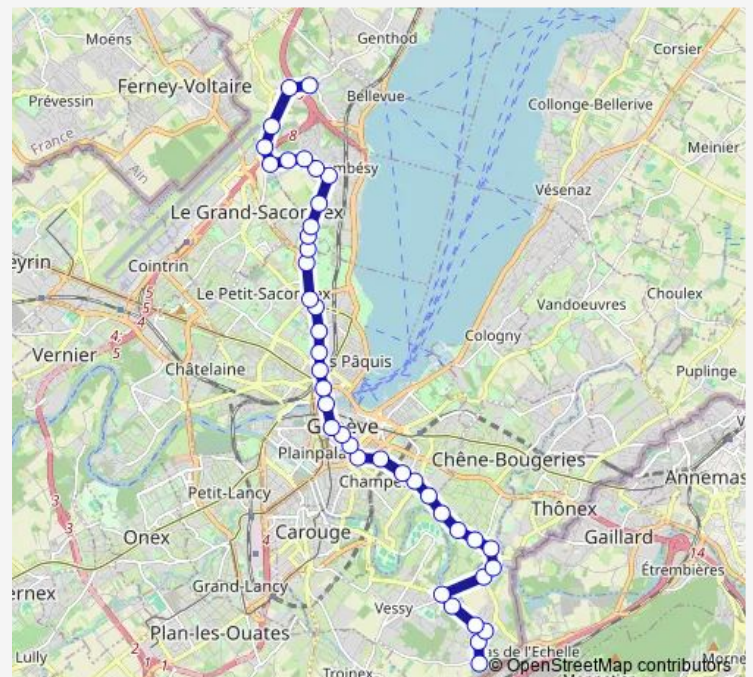

Chambésy, Foretaille

Chambésy, Caron

Chambésy, Fontaine

Chambésy, place

Pregny, mairie

Pregny, village

Pregny, Penthes

Route schedule

Route info

Direction: Grand-Saconnex, CS Blanché

Stops: 9

Trip Duration: 0 hour 8 min

Direction

Bellevue GE, Valavran — Veyrier, Tournettes

43 stops

[Open route schedule](#)

Saturday 23:46

Sunday 23:46

Route info

Direction: Bellevue GE, Valavran

Stops: 43

Trip Duration: 0 hour 41 min

Genève, Place Claparède

Genève-Champel, gare/Peschier