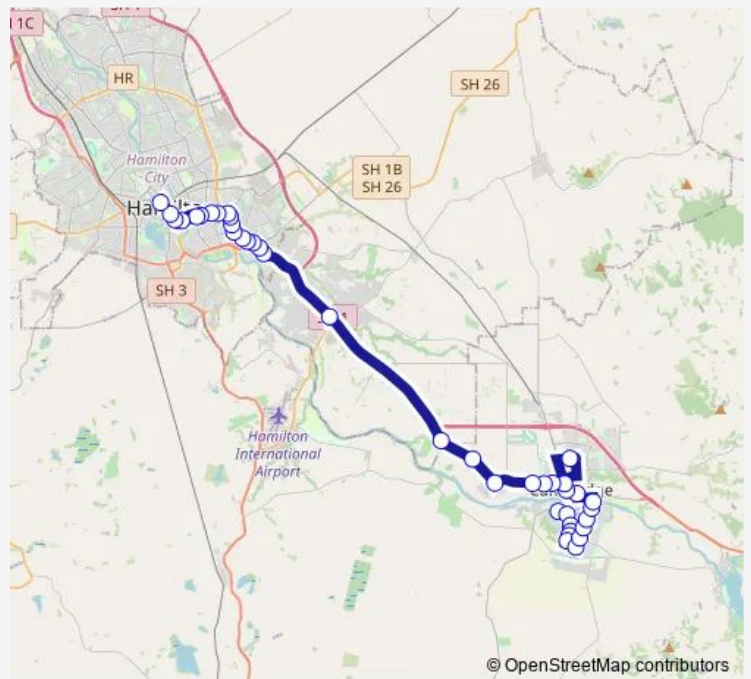

Bus 20 Cambridge

[Go to website](#)

Direction
 Pope Terrace (Near Alpers Ridge) — Transport Centre
 40 stops
[Open route schedule](#)

- Pope Terrace (Near Alpers Ridge)
- 4 Goldsmith St (hail2ride)
- 53 Goldsmith St (Lauriston Park)
- Southey St (Near Thompson St) (Hail2ride)
- Southey St (near Browning St) (hail2ride)
- Southey St (near Moore St) (hail2ride)
- Arnold St (near Shakespeare St) (hail2ride)
- Shakespeare St (near Browning St) (hail2ride)
- Shakespeare St (Leamington Medical Centre)
- 85 Shakespeare St (near Wordsworth St)
- Shakespeare St (opp Kingsley St) (hail2ride)
- Shakespeare St (opp Addison St) (hail2ride)
- Anzac St (New World)
- Victoria Square (opp Town Hall)
- 111 Victoria St, Cambridge (White Church)
- Taylor St (Cambridge High)
- 29 Hamilton Rd
- 3 Hamilton Rd (near Vogel St) (hail2ride)
- Cambridge Rd (near Te Rerenga Terrace)
- Velodrome/ St Peters
- Cambridge Rd (opp Forrest Rd) (hail2ride)

Route schedule

Pope Terrace (Near Alpers Ridge) — Transport Centre

Monday	06:00-20:30
Tuesday	06:00-20:30
Wednesday	06:00-20:30
Thursday	06:00-20:30
Friday	06:00-20:30
Saturday	06:45-19:35
Sunday	06:45-19:35

Route info

Direction: Pope Terrace (Near Alpers Ridge)
 Stops: 40
 Trip Duration: 0 hour 55 min

20 — Cambridge

Cambridge Rd (near Hooker Rd)

Devine Rd (Tamahere)

330 Cambridge Rd (near Riverlea Rd)

292 Cambridge Rd

Direction: Transport Centre (Platform G)

Stops: 38

Trip Duration: 0 hour 57 min

Victoria St, Cambridge (Good Union) (hail2ride)

Victoria St, Cambridge (Town Hall)

11 Anzac St (opp New World)

Shakespeare St (near Addison St) (hail2ride)