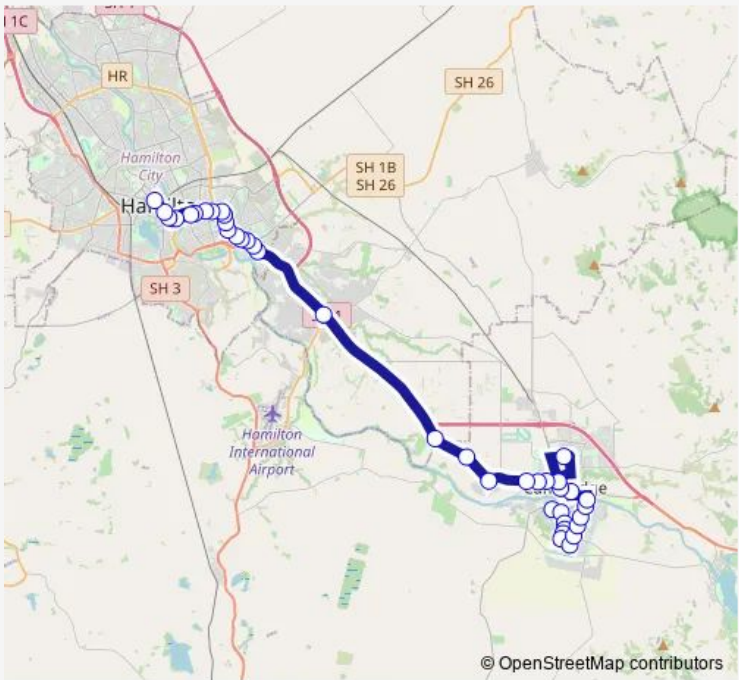

Bus 20 Cambridge

[Go to website](#)

Direction
 Pope Terrace (Near Alpers Ridge) — Transport Centre
 40 stops
[Open route schedule](#)

- Pope Terrace (Near Alpers Ridge)
- 4 Goldsmith St (hail2ride)
- 53 Goldsmith St (Lauriston Park)
- Southey St (Near Thompson St) (Hail2ride)
- Southey St (near Browning St) (hail2ride)
- Southey St (near Moore St) (hail2ride)
- Arnold St (near Shakespeare St) (hail2ride)
- Shakespeare St (near Browning St) (hail2ride)
- Shakespeare St (Leamington Medical Centre)
- 85 Shakespeare St (near Wordsworth St)
- Shakespeare St (opp Kingsley St) (hail2ride)
- Shakespeare St (opp Addison St) (hail2ride)
- Anzac St (New World)
- Victoria Square (opp Town Hall)
- 111 Victoria St, Cambridge (White Church)
- Taylor St (Cambridge High)
- 29 Hamilton Rd
- 3 Hamilton Rd (near Vogel St) (hail2ride)
- Cambridge Rd (near Te Rerenga Terrace)
- Velodrome/ St Peters
- Cambridge Rd (opp Forrest Rd) (hail2ride)

Route schedule
 Pope Terrace (Near Alpers Ridge) — Transport Centre

Monday	06:00-20:30
Tuesday	06:00-20:30
Wednesday	06:00-20:30
Thursday	06:00-20:30
Friday	06:00-20:30
Saturday	06:45-19:35
Sunday	06:45-19:35

Route info
 Direction: Pope Terrace (Near Alpers Ridge)
 Stops: 40
 Trip Duration: 0 hour 55 min

20 — Cambridge **BusMaps**

Cambridge Rd (near Hooker Rd)

Devine Rd (Tamahere)

330 Cambridge Rd (near Riverlea Rd)

Direction: Transport Centre (Platform G)

Stops: 38

Trip Duration: 0 hour 57 min

Victoria St, Cambridge (Good Union) (hail2ride)

Victoria St, Cambridge (Town Hall)

11 Anzac St (opp New World)

Shakespeare St (near Addison St) (hail2ride)