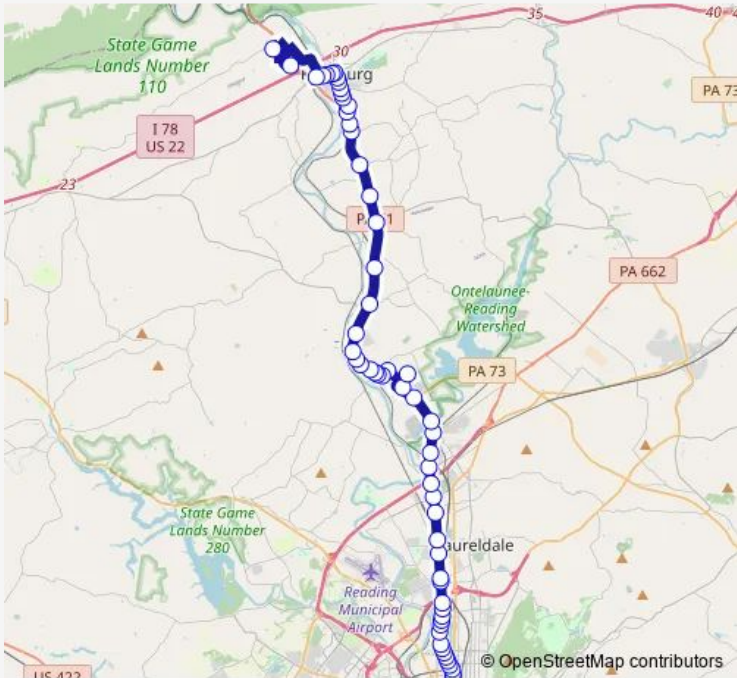

Bus 20 Route 61/Hamburg

[Go to website](#)

Direction
 Cabelas — Barta Transportation Center
 70 stops
[Open route schedule](#)

- Cabelas
- Cabelas Dr. & Wildrness Trail Nearsideeb
- Jetson Dr. & Route 61 Mid Block Eb
- Iwcodirect Entrance
- Industiral Dr. & Microtel Nearside Sb
- Industrial Dr. & Cracker Barrel
- Industrial Dr. & State St. Nearside Sb
- State & 2nd St. Farside Eb
- State & 3rd St. Nearside Eb
- 3rd & Pine St. Nearside Sb
- 4th & Pine St. Nea Side Eb
- 4th And Walnut Farside Southbound
- 4th & Windsor Castle Rd. Nearside Sb
- 4th & Arch St. Nearside Sb
- 4th & Maple St. Nearside Sb
- Route 61 & Woodland Rd. Farside Eb
- Hamburg Park And Ride (redners)
- Route 61 & Cougles Entrance Nearside Sb
- Route 61 & Balthaser St. Farside Sb
- Route 61 & Schappell Rd. Farside Sb
- Route 61 & Zions Church Rd. Farside Sb

Route schedule
 Cabelas — Barta Transportation Center

Monday	06:05-23:05
Tuesday	06:05-23:05
Wednesday	06:05-23:05
Thursday	06:05-23:05
Friday	06:05-23:05
Saturday	06:05-23:05
Sunday	—

Route info
 Direction: Cabelas
 Stops: 70
 Trip Duration: 0 hour 55 min

20 — Route 61/Hamburg BusMaps

Route 61 & Tom Schaffer's Rv Entrance

Route 61 & Bellvue Ave. Farside Sb

Route 61 & Boyer's Market Entrance

Route 61 & 9th St. Nearside Sb

Route 61 & Route 662 Farside Sb

Route 61 & Glen Gery Entrnce Nearside Sb