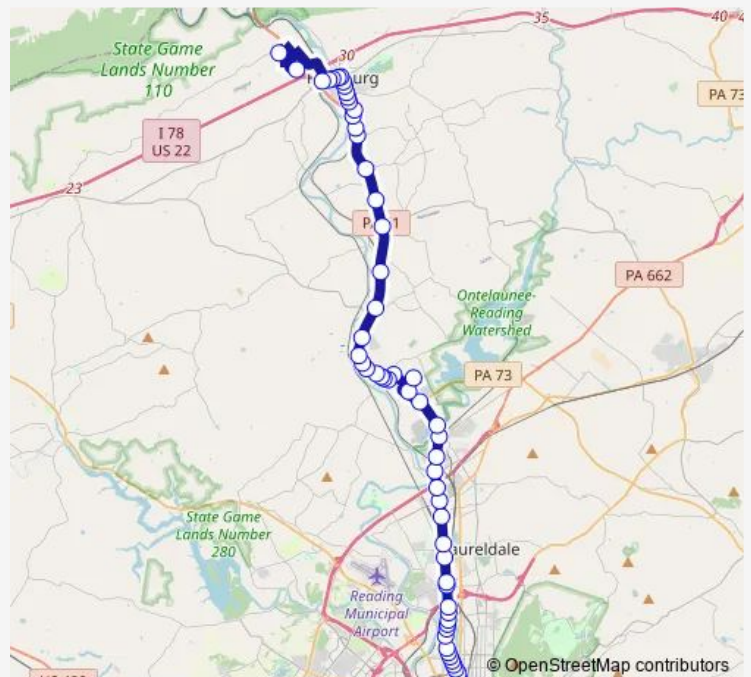

Route schedule

Barta Transportation Center — Cabelas

Monday	05:00-22:05
Tuesday	05:00-22:05
Wednesday	05:00-22:05
Thursday	05:00-22:05
Friday	05:00-22:05
Saturday	05:00-22:05
Sunday	—

Route info

Direction: Barta Transportation Center

Stops: 64

Trip Duration: 1 hour 5 min

20 — Route 61/Hamburg

Centre Ave. & George St. Nearside Nb

Centre & Bellevue Ave. Nearside Nb

Route 61 & Reading Crest Ave Nearside Nb

Muhlenberg Indust Mall East Nearside Nb