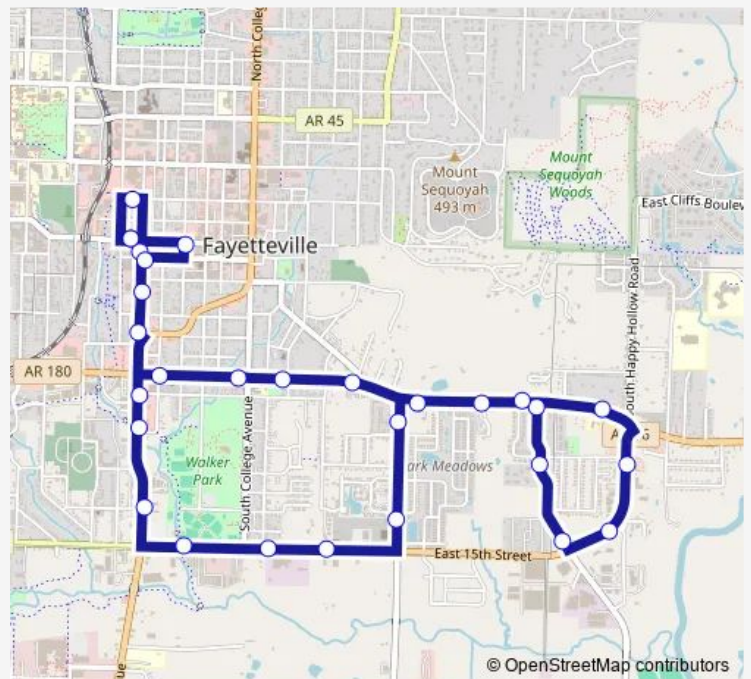

## Bus 20 Route 20

[Go to website](#)

**Direction**  
Hillcrest Towers — Hillcrest Towers

29 stops

[Open route schedule](#)

- Hillcrest Towers
- Spring at Theatresquared
- Fayetteville Library (West)
- School & Archibald Yell
- MLK Blvd & Locust (South)
- MLK Blvd & S College
- MLK Blvd & Willow (South)
- MLK Blvd & Mashburn (South)
- Huntsville & Morningside (South)
- Huntsville & Seven Hills (South)
- Curtis & Huntsville
- Curtis & Fairlane
- Curtis & 15th
- Happy Hollow & 15th
- Happy Hollow & Fairlane
- Huntsville at CEO (North)
- Huntsville & Erika (North)
- Morningside & Fairlane
- Morningside & Chesapeake Way
- 15th & M&N Augustine Foundation
- 15th & Washington

### Route schedule

Hillcrest Towers — Hillcrest Towers

Monday	06:00-19:00
Tuesday	06:00-19:00
Wednesday	06:00-19:00
Thursday	06:00-19:00
Friday	06:00-19:00
Saturday	10:00-19:00
Sunday	—

### Route info

Direction: Hillcrest Towers

Stops: 29

Trip Duration: 0 hour 20 min

20 — Route 20

15th at Walker Park (North)

School & 13th (East)

School & 9th (East)

School & 7th (East)

School & Rock

School at Fayetteville Library

Church & Center

Hillcrest Towers

**Direction**

Hillcrest Towers — Hillcrest Towers

25 stops