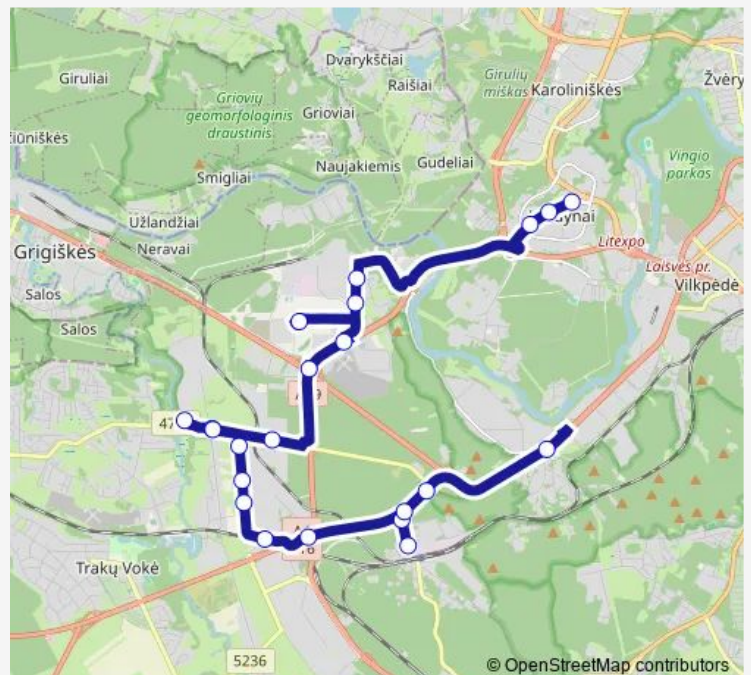

Bus 20 Žemieji Paneriai–Mūrinė Vokė–Lazdynai

[Go to website](#)

Direction

undefined — undefined

0 stops

[Open route schedule](#)

Route schedule

undefined — undefined

Monday	00:14-23:48
Tuesday	00:14-23:48
Wednesday	00:14-23:48
Thursday	00:14-23:48
Friday	00:14-23:48
Saturday	00:33-23:56
Sunday	00:33-23:56

Route info

Direction:

Stops: 0

Trip Duration: – min