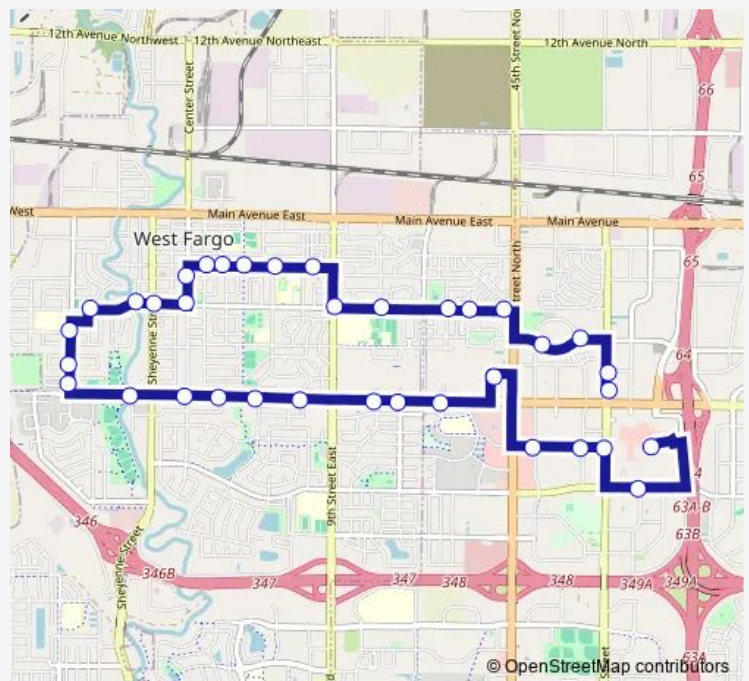

Direction

42nd St S & Hornbacher's (Midblock East) — Shelter 240 (West Acres)

36 stops

[Open route schedule](#)

42nd St S & Hornbacher's (Midblock East)

42nd St S & 11th Ave S (Corner Se)

9th Ave S & 9th Ave Cir S (Corner Ne)

1st St & 7th Ave W (Corner Nw)

7th Ave W & West Fargo High Rise (Corner Ne)

7th Ave W & Morrison St (Corner Nw)

7th Ave W & 7th St W (Corner Ne)

8th St W & 9th Ave W (Corner Nw)

8th St W & 11th Ave W (Corner Nw)

Route schedule

42nd St S & Hornbacher's (Midblock East) — Shelter 240 (West Acres)

Monday 06:21

Tuesday 06:21

Wednesday 06:21

Thursday 06:21

Friday 06:21

Saturday 07:21

Sunday —

Route info

Direction: 42nd St S & Hornbacher's (Midblock East)

Stops: 36

Trip Duration: 0 hour 34 min

8th St W & 12 1/2 Ave W (Corner Nw)

13th Ave W & River St (Corner Sw)

13th Ave W & 1st St (Corner Sw)