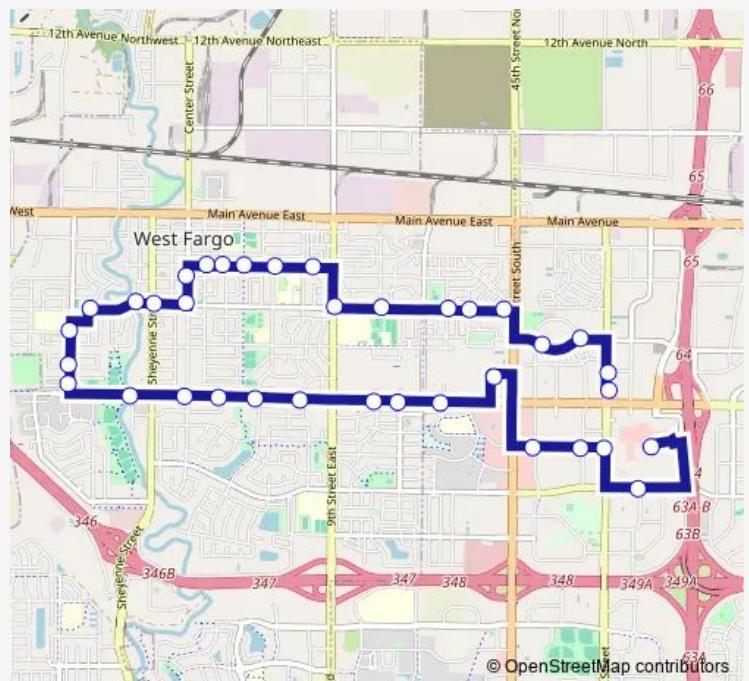

### Direction

42nd St S & Hornbacher's (Midblock East) — Shelter 240 (West Acres)

36 stops

[Open route schedule](#)

42nd St S & Hornbacher's (Midblock East)

42nd St S & 11th Ave S (Corner Se)

9th Ave S & 9th Ave Cir S (Corner Ne)

1st St & 7th Ave W (Corner Nw)

7th Ave W & West Fargo High Rise (Corner Ne)

7th Ave W & Morrison St (Corner Nw)

7th Ave W & 7th St W (Corner Ne)

8th St W & 9th Ave W (Corner Nw)

8th St W & 11th Ave W (Corner Nw)

### Route schedule

42nd St S & Hornbacher's (Midblock East) — Shelter 240 (West Acres)

Monday 06:21

Tuesday 06:21

Wednesday 06:21

Thursday 06:21

Friday 06:21

Saturday 07:21

### Route info

Direction: 42nd St S & Hornbacher's (Midblock East)

Stops: 36

Trip Duration: 0 hour 34 min

8th St W & 12 1/2 Ave W (Corner Nw)

13th Ave W & River St (Corner Sw)

13th Ave W & 1st St (Corner Sw)