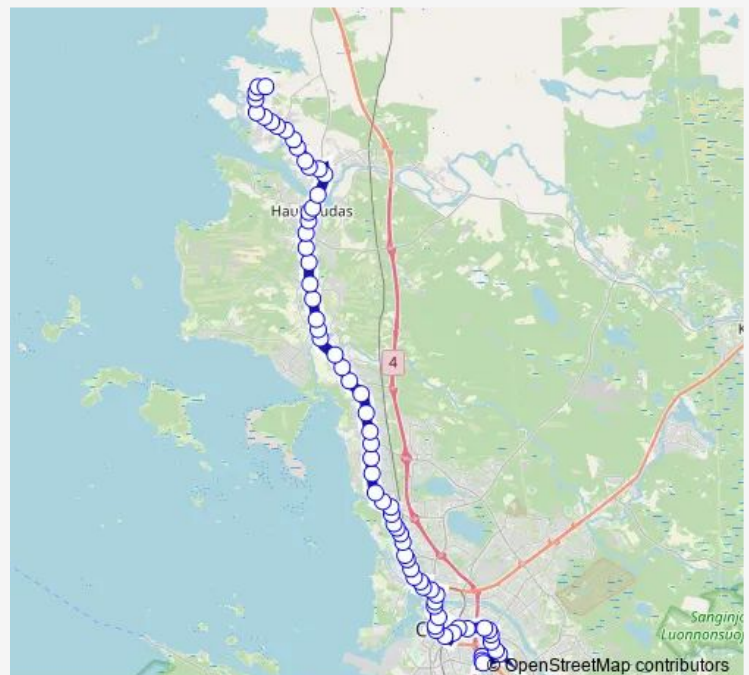

### Route schedule

Kalastajantie E — Osao Pp

Monday 04:40-17:40

Tuesday 04:40-17:40

Wednesday 04:40-17:40

Thursday 04:40-17:40

Friday 04:40-17:40

Saturday —

### Route info

Direction: Kalastajantie E

Stops: 71

Trip Duration: 1 hour 8 min

20 — Martinniemi - Osao

Revontie E

Viikki E

Annalankangas E