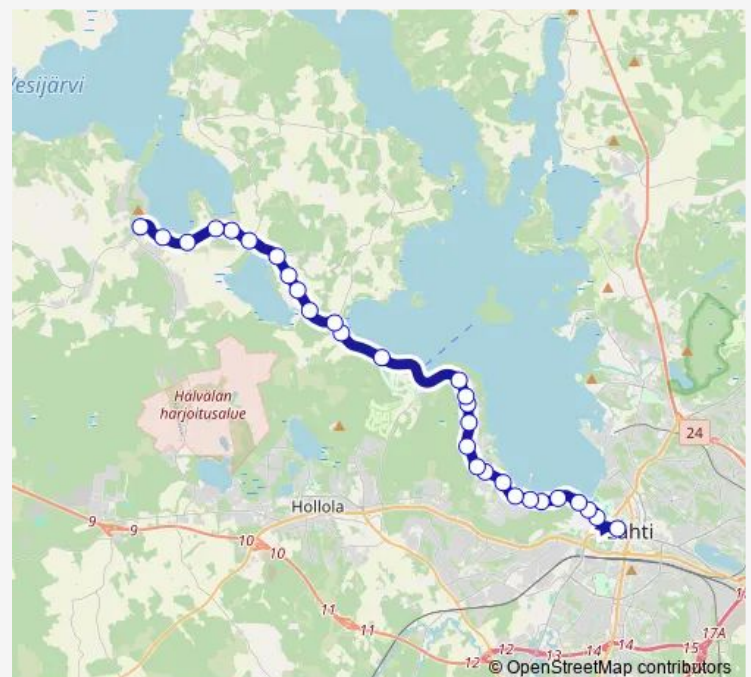

Thursday 07:45-16:15

Friday 07:45-16:15

Saturday —

Sunday —

Route info

Direction: Kauppatori B1

Stops: 29

Trip Duration: 0 hour 30 min