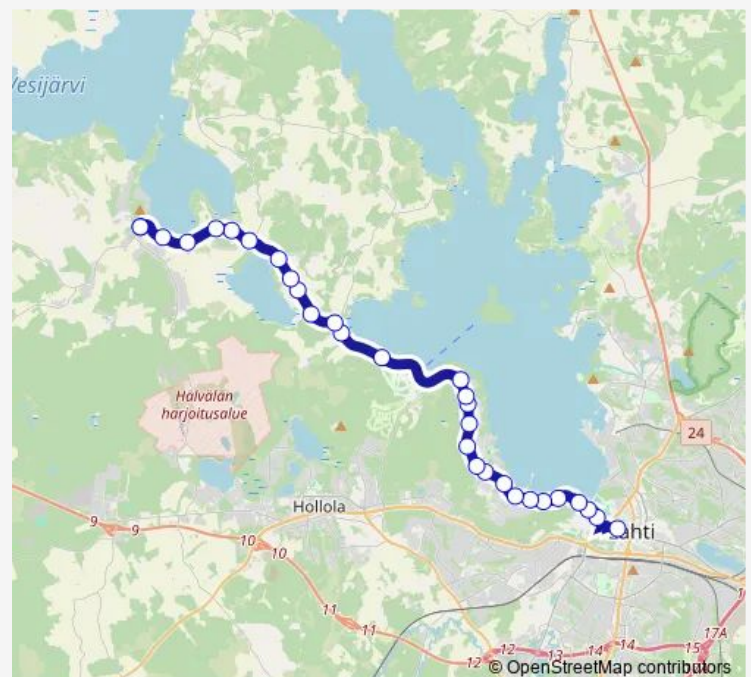

Bus 20 Hollola kk - Kauppatori

[Go to website](#)

Direction

Kauppatori B1 — Hollola kkk

30 stops

[Open route schedule](#)

Kauppatori B1

Ranta-Kartano L

Svinhufvudinkatu

Rullakatu

Pallaskatu

Kivirannankatu

Rantapirtintie

Tapanilankatu

Monontie

Sarvikatu

Kiikkulankatu

Petäjäkatu

Karhunkatu 2

Otsokatu

Karhunkatu 1

Korpikankare

Messilä rinne

Tiirismaantie

Hersalantie

Suomatka

Rantapolku

Route schedule

Kauppatori B1 — Hollola kkk

Monday —

Tuesday —

Wednesday —

Thursday —

Friday 07:45-16:15

Saturday —

Sunday —

Route info

Direction: Kauppatori B1

Stops: 30

Trip Duration: 0 hour 30 min

20 — Hollola kk - Kauppatori