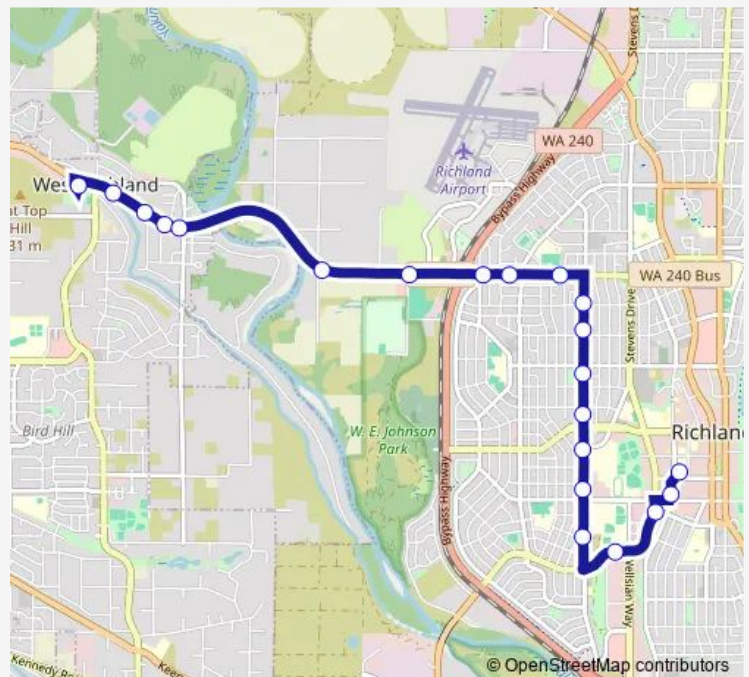

### Route schedule

West Richland Transfer Point — Knight St Transit Center

Monday 06:15-21:45

Tuesday 06:15-21:45

Wednesday 06:15-21:45

Thursday 06:15-21:45

Friday 06:15-21:45

Saturday 07:15-21:45

### Route info

Direction: West Richland Transfer Point

Stops: 21

Trip Duration: 0 hour 15 min

20 — Route 20

**Direction**

Knight St Transit Center — West Richland Transfer Point

27 stops

[Open route schedule](#)

Knight St Transit Center

Lee Blvd at Goethals Dr

Stevens Dr at Railroad Ave

Wellhouse Loop at Wellsian Way

Thayer Dr at Hoffman St

Thayer Dr at Lee Blvd

Thayer Dr at Long Ave

## Route info

Direction: Knight St Transit Center

Stops: 27

Trip Duration: 0 hour 22 min

Van Giesen St at Grosscup Blvd

West Richland Transfer Point

20 Bus time schedules and route maps are available in an offline PDF at [busmaps.com](https://busmaps.com). Use the [busmaps.com](https://busmaps.com) website to see live bus times, train schedule or subway schedule, and step-by-step directions for all public transit in Richland