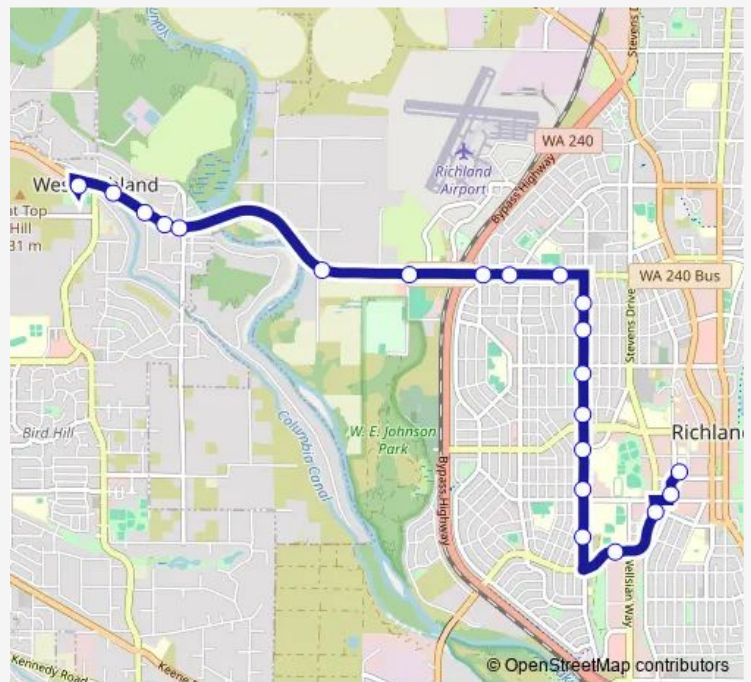

Bus 20 Route 20

[Go to website](#)

Direction
 West Richland Transfer Point — Knight St Transit Center
 21 stops
[Open route schedule](#)

- West Richland Transfer Point
- Van Giesen St at Fallon Pl
- Van Giesen St at 41st Ave
- Van Giesen St at 40th Ave
- Van Giesen St at 38th Ave
- Van Giesen St at Jones Rd
- Van Giesen St at Hall Rd
- Van Giesen St at Birch Ave
- Van Giesen St at Wright St
- Van Giesen St at Perkins Ave
- Thayer Dr at Torbett St
- Thayer Dr at Symons St
- Thayer Dr at Williams Blvd
- Thayer Dr at Black Ct
- Thayer Dr at Long Ave
- Thayer Dr at Lee Blvd
- Thayer Dr at Hoffman St
- Wellhouse Loop at Wellsian Way
- Stevens Dr at Gillespie St
- Goethals Dr at Lee Blvd
- Knight St Transit Center

Route schedule

West Richland Transfer Point — Knight St Transit Center

Monday	06:15-21:45
Tuesday	06:15-21:45
Wednesday	06:15-21:45
Thursday	06:15-21:45
Friday	06:15-21:45
Saturday	07:15-21:45
Sunday	—

Route info

Direction: West Richland Transfer Point
 Stops: 21
 Trip Duration: 0 hour 15 min

20 — Route 20

Direction

Knight St Transit Center — West Richland Transfer Point

27 stops

[Open route schedule](#)

Knight St Transit Center

Lee Blvd at Goethals Dr

Stevens Dr at Railroad Ave

Wellhouse Loop at Wellsian Way

Thayer Dr at Hoffman St

Thayer Dr at Lee Blvd

Thayer Dr at Long Ave

Thayer Dr at Swift Blvd

Thayer Dr at Williams Blvd