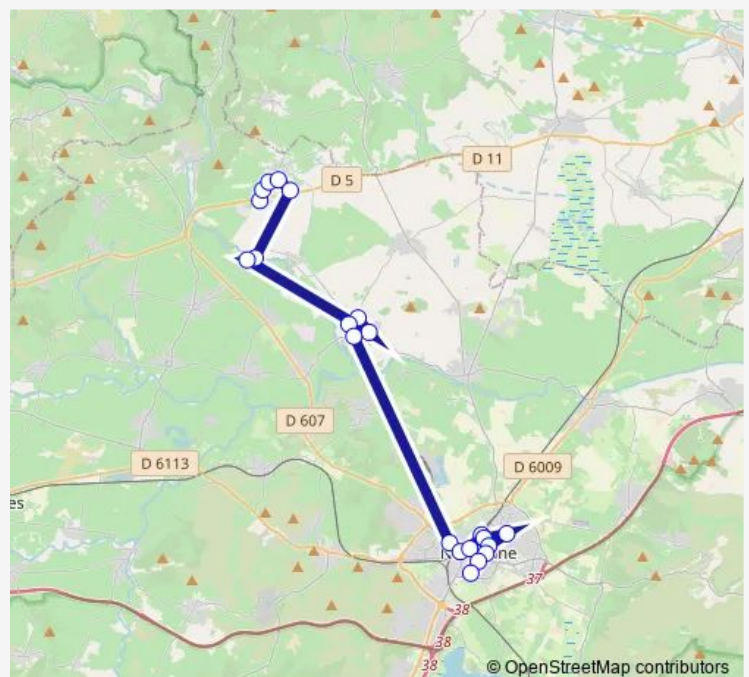

### Direction

undefined — undefined

0 stops

[Open route schedule](#)

### Route schedule

undefined — undefined

Monday	12:10-18:10
Tuesday	12:10-18:10
Wednesday	11:10-18:10
Thursday	12:10-18:10
Friday	12:10-18:10
Saturday	12:10-18:10
Sunday	—

### Route info

Direction:

Stops: 0

Trip Duration: — min

20 — Ligne 20

## Direction

Mirepesset LE Pont — Narbonne Montesquieu

6 stops

[Open route schedule](#)

Mirepesset LE Pont

Mirepesset Monuments AUX Morts

Salleles Alicante

Salleles Place DE LA Republique