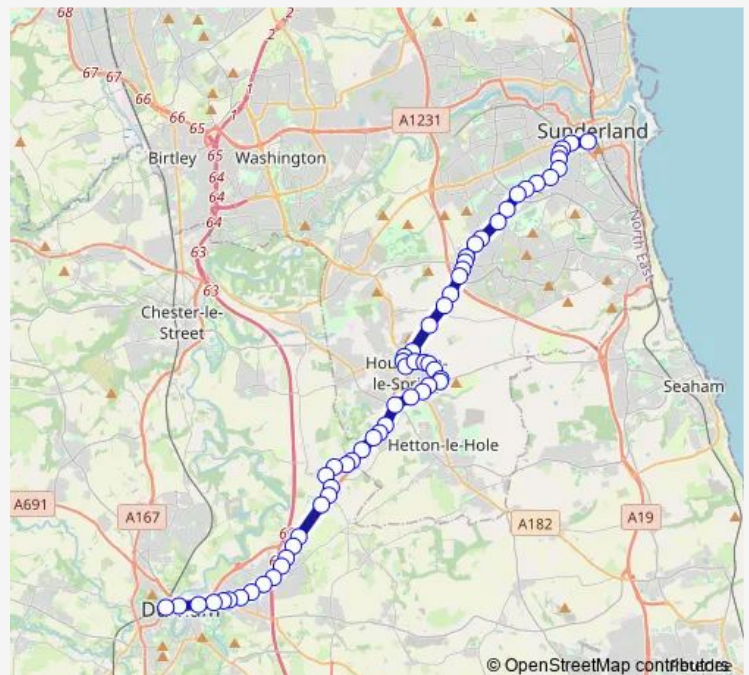

Saturday —

Sunday —

Route info

Direction: Bus Station Stand D

Stops: 61

Trip Duration: 0 hour 49 min

Durham Road-Meadows Lane

Durham Road-Corrighan Terrace

Durham Road - Lloyd Avenue

Durham Road-North Street

Durham Road-Four Lane Ends

Durham Road-Millbeck Grove

Gillas Lane West

Gillas Lane East

Gillas Lane-Dene Gardens

Gillas Lane-Dene Avenue