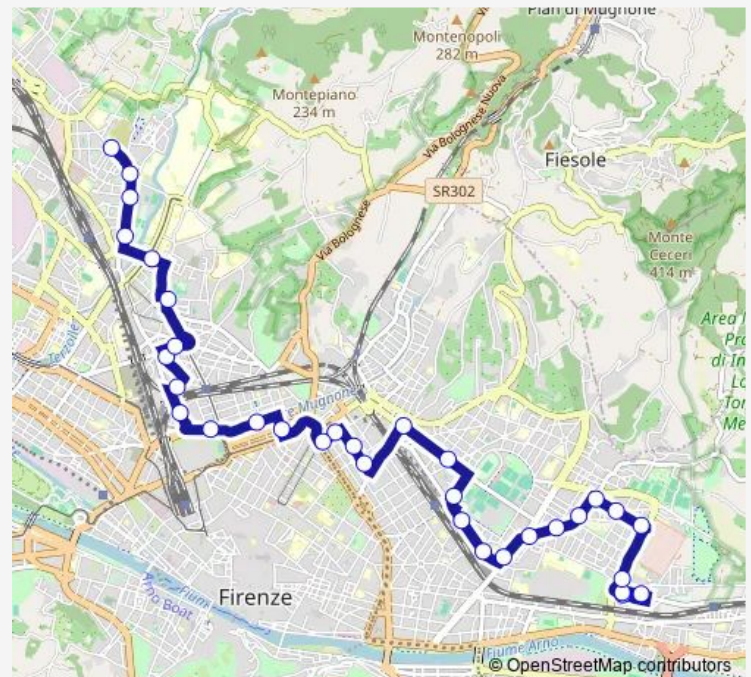

Thursday 05:57-00:26⁺¹

Friday 05:57-00:26⁺¹

Saturday 06:00-00:20⁺¹

Sunday 06:00-00:20⁺¹

Route info

Direction: Calasso Centro Commerciale

Stops: 33

Trip Duration: 0 hour 39 min

Route info

Direction: Caruso

Stops: 34

Trip Duration: 0 hour 32 min

Lungo L'Affrico

D'Annunzio Ramazzini

D'Annunzio Rondinella

D'Annunzio Salvi Cristiani