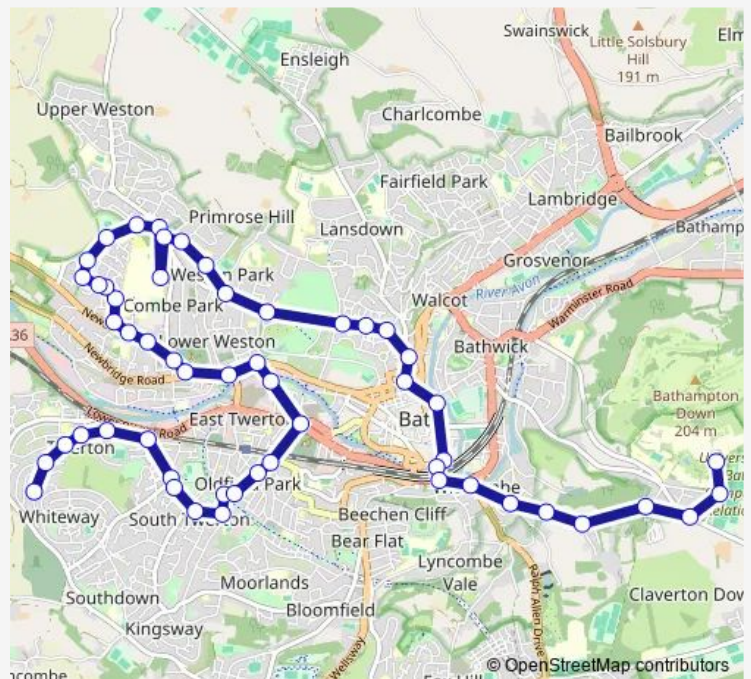

Thursday 07:30-18:30

Friday 07:30-18:30

Saturday 07:30-18:30

Sunday —

Route info

Direction: Sports Training Village

Stops: 53

Trip Duration: 0 hour 51 min

20 — University - Bath Centre - Twerton

Royal United Hospital

Crown Road

Southlands

Chandler Close

West Lea Road

Meadow View Close

South Lea Road

## Route schedule

Wedgwood Road — Sports Training Village

Monday 07:30-19:30

Tuesday 07:30-19:30

Wednesday 07:30-19:30

Thursday 07:30-19:30

Friday 07:30-19:30

Saturday 07:30-19:30

## Route info

Direction: Wedgwood Road

Stops: 54

Trip Duration: 0 hour 51 min

Burleigh Gardens

Meadow View Close

West Lea Road

Chandler Close