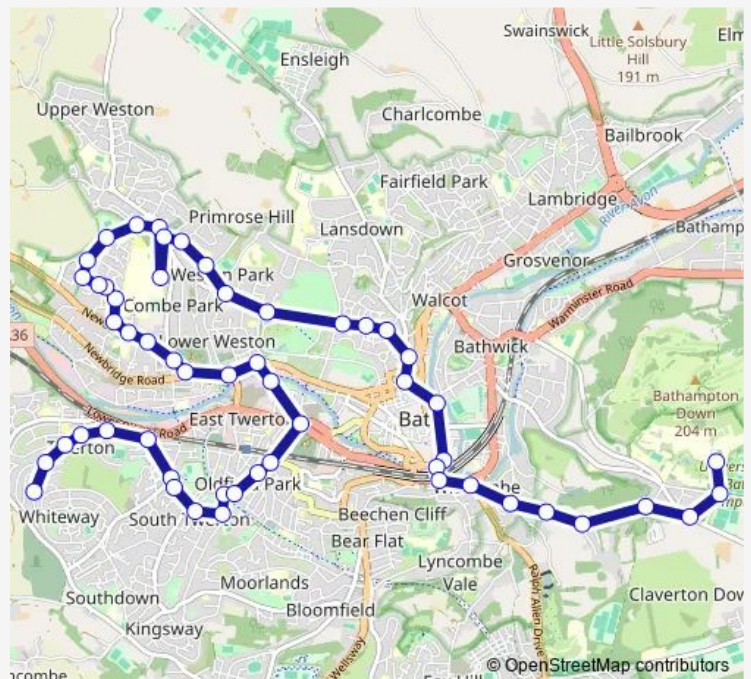

Thursday 07:30-18:30

Friday 07:30-18:30

Saturday 07:30-18:30

Sunday —

Route info

Direction: Sports Training Village

Stops: 53

Trip Duration: 0 hour 51 min

20 — University - Bath Centre - Twerton

Royal United Hospital

Crown Road

Southlands

Chandler Close

West Lea Road

Meadow View Close

South Lea Road

Monday 07:30-19:30

Tuesday 07:30-19:30

Wednesday 07:30-19:30

Thursday 07:30-19:30

Friday 07:30-19:30

Saturday 07:30-19:30

Sunday —

Route info

Direction: Wedgwood Road

Stops: 54

Trip Duration: 0 hour 51 min

Burleigh Gardens

Meadow View Close

West Lea Road

Chandler Close

Southlands