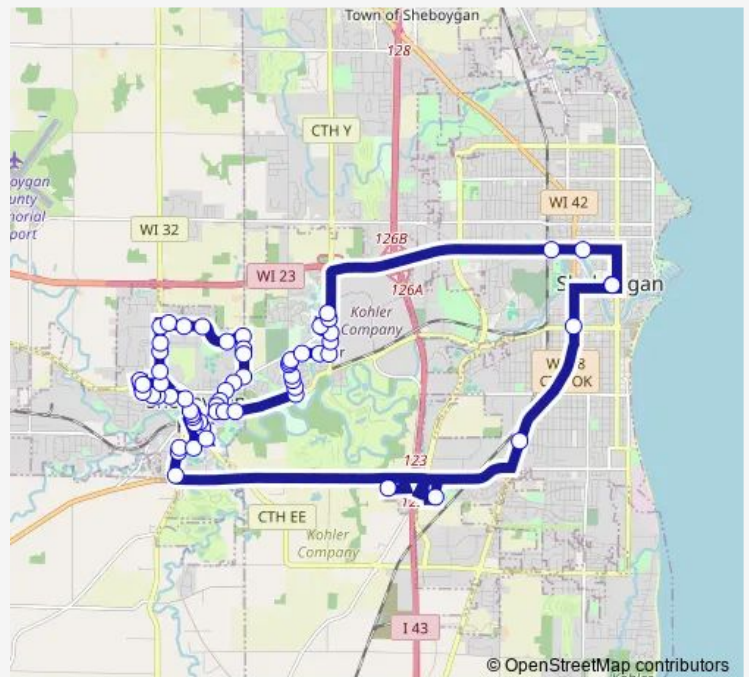

Valley Rd & Ridge Ct

Valley Rd & Lower Falls Rd

Monroe St & Riverhills Dr

Route schedule

Downtown Transit Center — Downtown Transit Center

Monday 05:45-12:15

Tuesday 05:45-12:15

Wednesday 05:45-12:15

Thursday 05:45-12:15

Friday 05:45-12:15

Saturday —

Sunday —

Route info

Direction: Downtown Transit Center

Stops: 71

Trip Duration: 1 hour 0 min

© OpenStreetMap contributors

20 — Kohler / Sheboygan Falls

Monroe St & Hickory St

Monroe St & Oak St

Poplar St & Madison St

Poplar St & Jefferson St

Poplar St & Fond du Lac Ave

Fond du Lac Ave & Alfred Miley Ave

Rangeline Rd & Tower Dr

Rangeline Rd & Greenview Dr

Rangeline Rd & Forest Ave

Forest Ave & Spruce St

Aging and Disability Resource Center

Forest Ave & Balsam Rd

Forest Ave & Birch Rd

Forest Ave & Forest Blvd