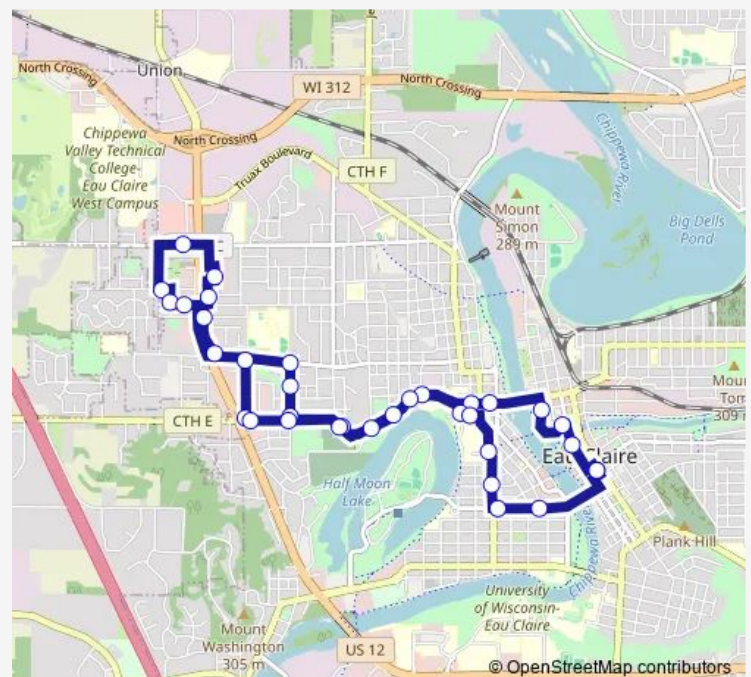

Direction

Transfer Center — Transfer Center

34 stops

[Open route schedule](#)

Transfer Center

Barstow and Eau Claire

Riverfront Terrace and Barstow

Riverfront Terrace and Wisconsin

Warden and Vine

Route schedule

Transfer Center — Transfer Center

Monday 08:46-18:46

Tuesday 08:46-18:46

Wednesday 08:46-18:46

Thursday 08:46-18:46

Friday 08:46-18:46

Saturday 08:46-17:46

Sunday —

Route info

Direction: Transfer Center

Stops: 34

Trip Duration: 0 hour 28 min

20 — Westridge Center

Warden and Cameron
Cameron and Clairemont
Cameron and Florence
Cameron and Nicholas
Cameron and 11th
Cameron and 7th
Whipple and Randall
Randall and Mayo Clinic
5th and Chestnut
5th and Union
Lake and 5th
Lake and Oxford
Transfer Center

20 Bus time schedules and route maps are available in an offline PDF at busmaps.com. Use the busmaps.com website to see live bus times, train schedule or subway schedule, and step-by-step directions for all public transit in Eau Claire