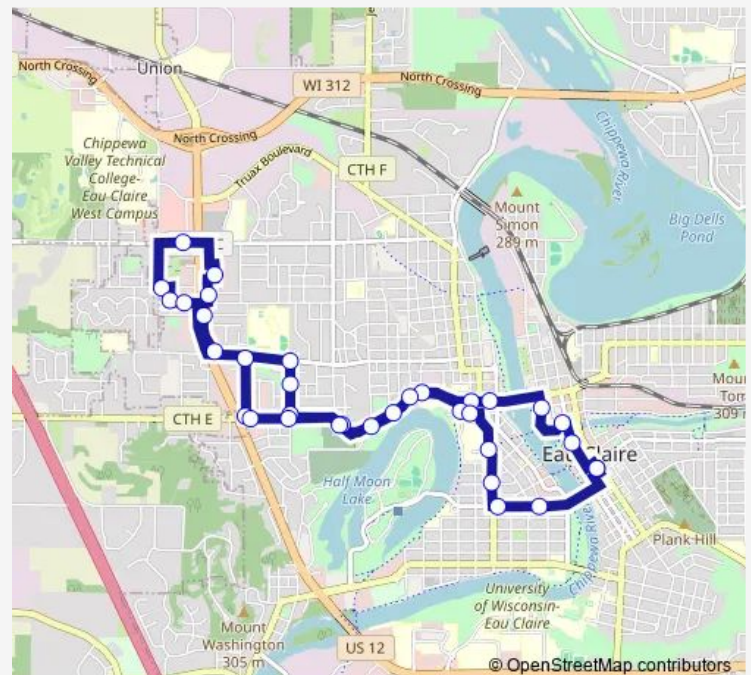

Bus 20 Westridge Center

[Go to website](#)

Direction

Transfer Center — Transfer Center

34 stops

[Open route schedule](#)

Transfer Center

Barstow and Eau Claire

Dorret and W Moholt

W Moholt Dr and Mercantile Dr

Warden and Vine

Route schedule

Transfer Center — Transfer Center

Monday 08:46-18:46

Tuesday 08:46-18:46

Wednesday 08:46-18:46

Thursday 08:46-18:46

Friday 08:46-18:46

Saturday 08:46-17:46

Sunday —

Route info

Direction: Transfer Center

Stops: 34

Trip Duration: 0 hour 28 min

Randall and Mayo Clinic

5th and Chestnut

5th and Union

Lake and 5th

Lake and Oxford

Transfer Center

20 Bus time schedules and route maps are available in an offline PDF at busmaps.com. Use the busmaps.com website to see live bus times, train schedule or subway schedule, and step-by-step directions for all public transit in Eau Claire