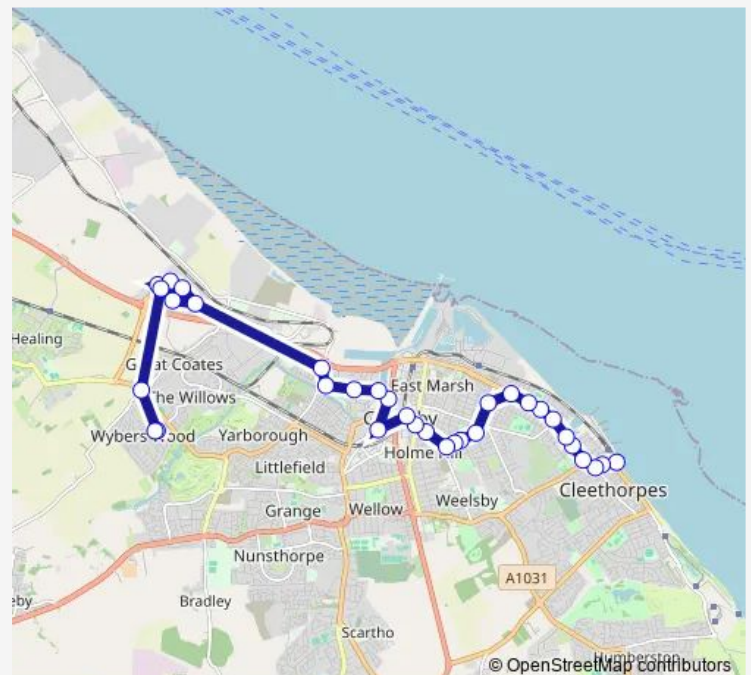

Riverhead Exchange

Corporation Bridge

Fisherman's Wharf

Route schedule

Sea Road — Timberley Drive

Monday 05:10-21:10

Tuesday 05:10-21:10

Wednesday 05:10-21:10

Thursday 05:10-21:10

Friday 05:10-21:10

Saturday 05:10-21:10

Sunday —

Route info

Direction: Sea Road

Stops: 33

Trip Duration: 0 hour 40 min

20 — Grimsby - Europarc

Rendel Street

Beeson Street

Elsenham Road

Lakeside

Pegasus Way

Origin Way

Genesis Way

Friday 06:03-22:03

Saturday 06:03-22:03

Sunday —

Route info

Direction: Timberley Drive

Stops: 35

Trip Duration: 0 hour 38 min

Park Street