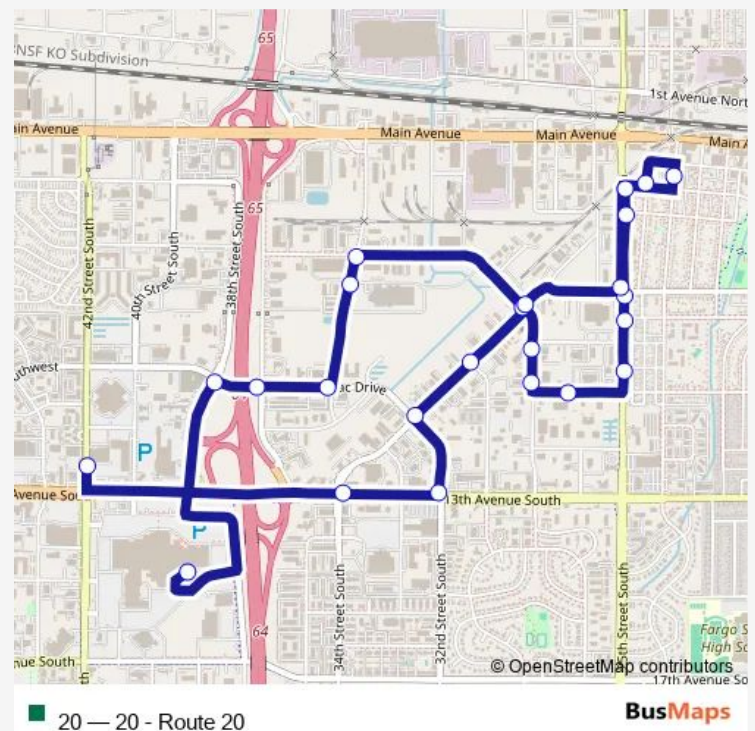

Bus 20 20 - Route 20

[Go to website](#)

Direction

Shelter 240 (West Acres) — 42nd St S & Hornbacher's (Midblock East)

24 stops

[Open route schedule](#)

Shelter 240 (West Acres)

38th St S & 9th Ave S (Corner Se)

23rd St S & Somali Business Center (Midblock East)

24th St S & 2nd Ave S (Corner Nw)

25th St S & 5th Ave S (Corner Nw)

28th St SW & Fiechtner Dr. (Corner N)

Fiechtner Dr S & Page Dr (T Intersection Nw)

Fiechtner Dr S & Westrac Dr S (Corner Nw)

Route schedule

Shelter 240 (West Acres) — 42nd St S & Hornbacher's (Midblock East)

Monday	07:00-21:00
Tuesday	07:00-21:00
Wednesday	07:00-21:00
Thursday	07:00-21:00
Friday	07:00-21:00
Saturday	08:00-21:00
Sunday	—

Route info

Direction: Shelter 240 (West Acres)

Stops: 24

Trip Duration: 0 hour 21 min

Westrac Dr. & 13th Ave S (Corner Nw)

13th Ave S & Fiechtner Dr (Corner Ne)

42nd St S & Hornbacher's (Midblock East)

Direction