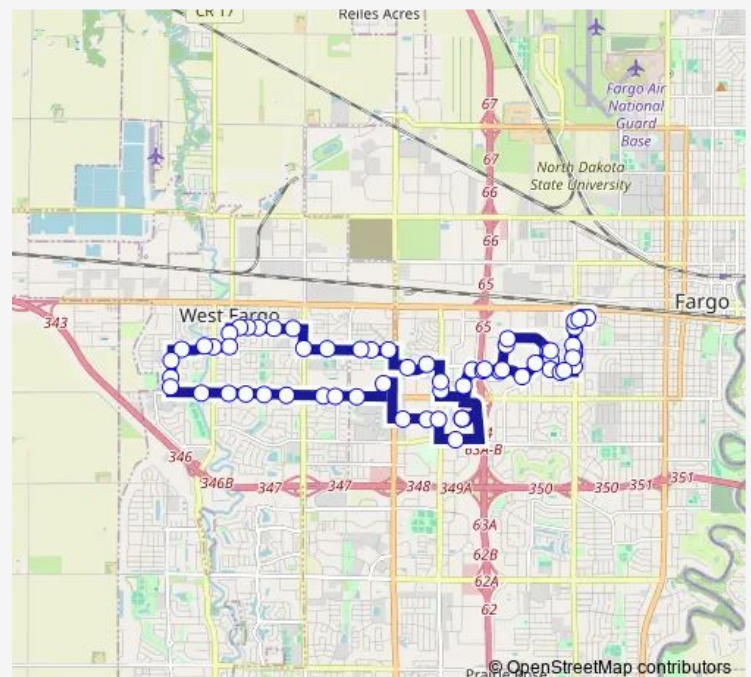

1st St & 7th Ave W (Corner Nw)

7th Ave W & West Fargo High Rise (Corner Ne)

7th Ave W & Morrison St (Corner Nw)

7th Ave W & 7th St W (Corner Ne)

8th St W & 9th Ave W (Corner Nw)

Route schedule

Shelter 240 (West Acres) — Shelter 240 (West Acres)

Monday 06:15-20:15

Tuesday 06:15-20:15

Wednesday 06:15-20:15

Thursday 06:15-20:15

Friday 06:15-20:15

Saturday 07:15-20:15

Sunday —

Route info

Direction: Shelter 240 (West Acres)

Stops: 63

Trip Duration: 0 hour 56 min

8th St W & 11th Ave W (Corner Nw)

8th St W & 12 1/2 Ave W (Corner Nw)

13th Ave W & River St (Corner Sw)

13th Ave W & 1st St (Corner Sw)

13th Ave E & 3rd St E (Corner Sw)

13th Ave E & 6th St E (Corner Sw)

13th Ave E & Prairie Pkwy (Corner Sw)

13th Ave E & 14th St E (Corner Sw)

13th Ave E & 16th St E (Corner Sw)

13th Ave S & 50th St SW (Corner Sw)