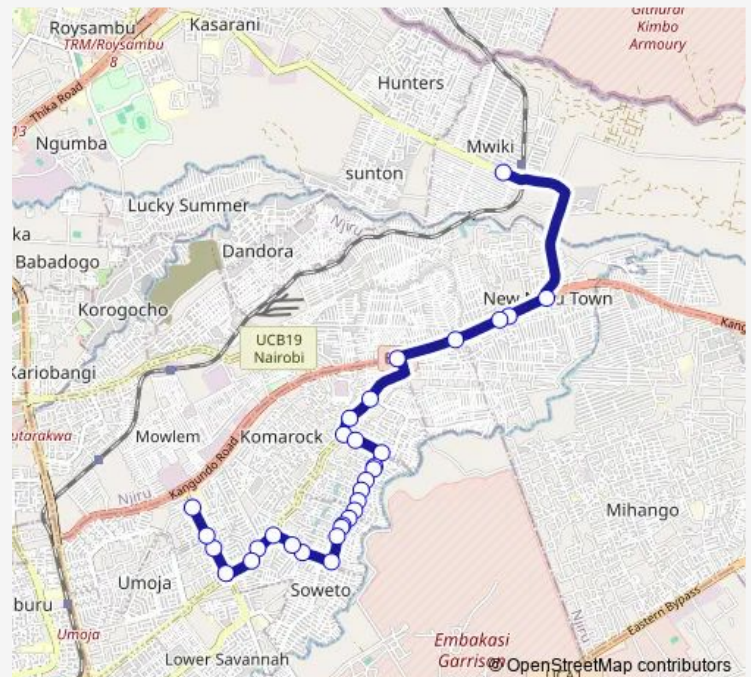

Thursday 06:00

Friday 06:00

Saturday 06:00

Sunday 06:00

Route info

Direction: Mwiki Terminal

Stops: 31

Trip Duration: 0 hour 32 min

20 — Mama Lucy Hospital-Kayole-Njiru-Mwiki

Soweto

Post

Patanisho

Masimba/Overcomers

Qwema Plaza

Shujaa Mall/Sosian Estate

Bee Centre/Roundabt

Nasra Estate

Umoja 2

Mama Lucy Terminal

Direction

Mama Lucy Terminal — Mwiki Terminal

33 stops

[Open route schedule](#)

Mama Lucy Terminal

Sunday 06:00

Route info

Direction: Mama Lucy Terminal

Stops: 33

Trip Duration: 0 hour 33 min

Step 1

Kayole 1

Slaughter