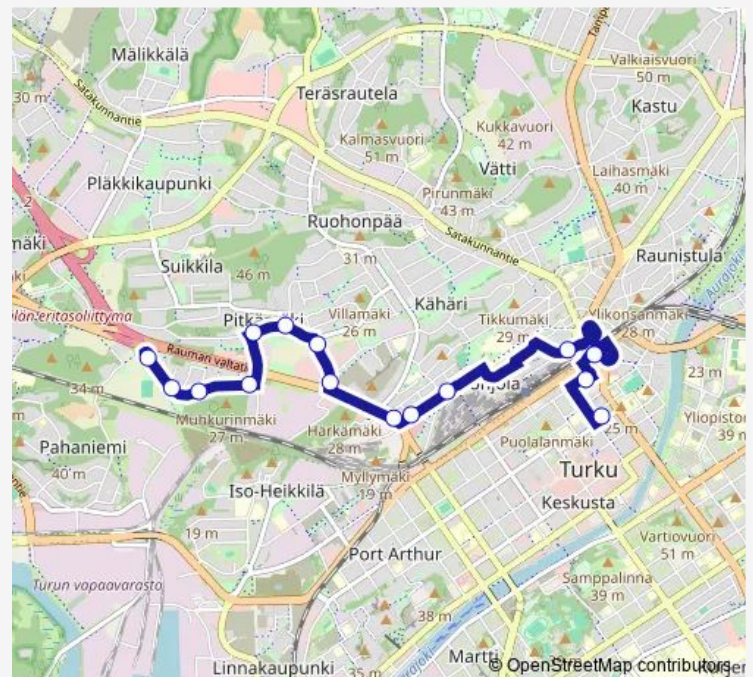

Tuesday 07:45-22:20

Wednesday 07:45-22:20

Thursday 07:45-22:20

Friday 07:45-22:20

Saturday 07:15-22:35

Sunday 07:55-21:55

Route info

Direction: Puutori Pt1

Stops: 15

Trip Duration: 0 hour 10 min

20 — Puutori-Muhkuri

Direction

Muhkuri — Puutori Pt1

14 stops

[Open route schedule](#)

Muhkuri

Tuesday 05:20-22:05

Wednesday 05:20-22:05

Thursday 05:20-22:17

Friday 05:20-22:17

Saturday 06:17-20:57

Sunday 09:37-22:17

Route info

Direction: Muhkuri