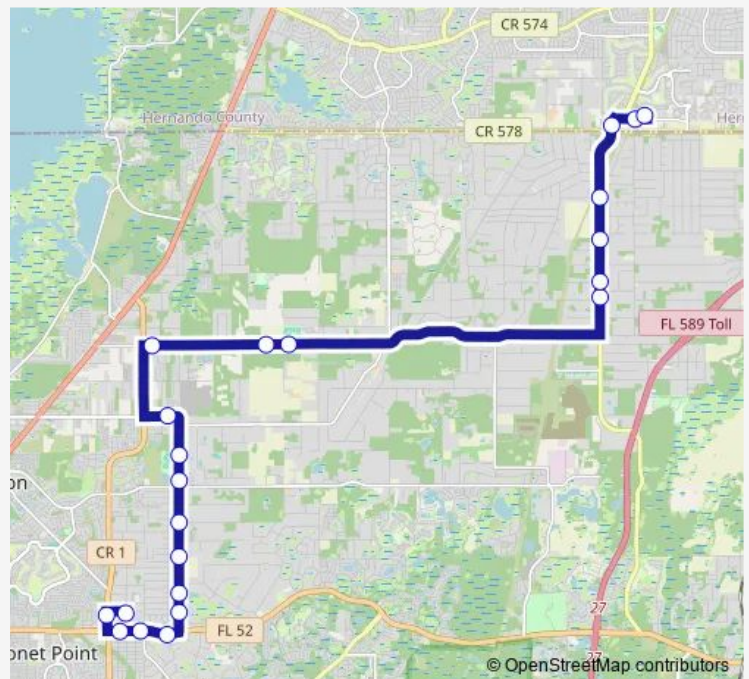

Bus 20 Shady Hills

[Go to website](#)

Direction
 Quality Dr & Bayfront Health — Fivay High School
 21 stops
[Open route schedule](#)

- Quality Dr & Bayfront Health
- Medical Blvd & County Line Rd
- County Line Rd & Medical Blvd
- Shady Hills Rd & Full Gospel Assembly
- Shady Hills Rd & Iglesia Renacer
- Shady Hills Rd & Country Ln
- Shady Hills Rd & Little Ranch Rd
- Shady Hills Rd & Peace Blvd
- Denton Ave & Health Department
- Denton Ave & Vincent House
- Denton Ave & Tricourt Dr
- New York Ave & Overhill Dr
- Hicks Rd & Veterans Memorial Park
- Hicks Rd & Hudson Ave
- Hicks Rd & Bert St
- Hicks Rd & Carl St
- Hicks Rd & Dan St
- Hicks Rd & West Rd
- SR 52 & Parkwood St
- SR 52 & Chicago Ave
- Fivay High School

Route schedule

Quality Dr & Bayfront Health — Fivay High School

Monday	07:35-19:35
Tuesday	07:35-19:35
Wednesday	07:35-19:35
Thursday	07:35-19:35
Friday	07:35-19:35
Saturday	07:35-18:35
Sunday	—

Route info

Direction: Quality Dr & Bayfront Health

Stops: 21

Trip Duration: 0 hour 48 min

20 — Shady Hills

Direction

Fivay High School — Quality Dr & Bayfront Health

21 stops

[Open route schedule](#)

Wednesday 06:35-13:45

Thursday 06:35-13:45

Friday 06:35-13:45

Saturday 13:45

Sunday —

Route info

Direction: Quality Dr & Bayfront Health

Stops: 20