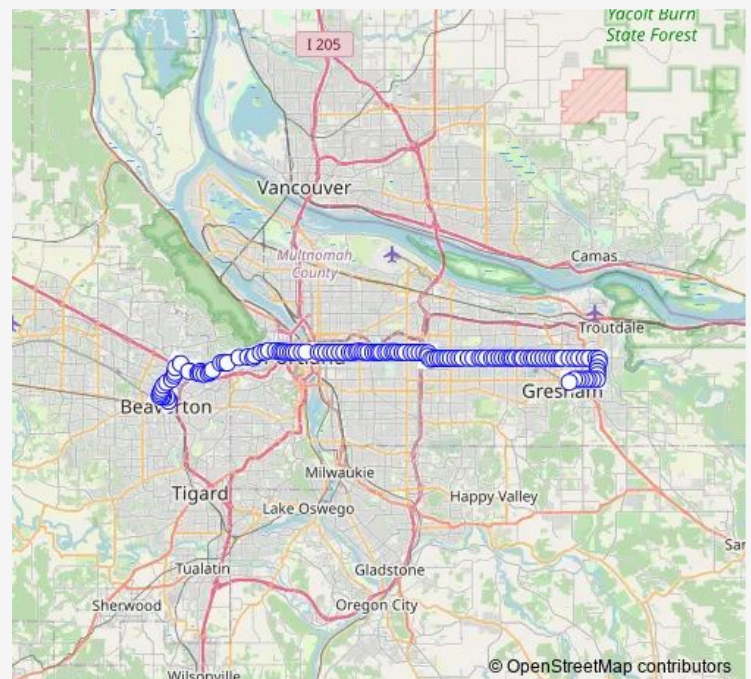

SE Stark & Cherry Park

SE Stark & 238th

SE Stark & NE Cleveland

Route schedule

Gresham Central Transit Center — Beaverton Transit Center

Monday 04:17-23:04

Tuesday 04:17-23:04

Wednesday 04:17-23:04

Thursday 04:17-23:04

Friday 04:17-23:04

Saturday 05:34-22:34

Sunday 05:34-22:34

Route info

Direction: Gresham Central Transit Center

Stops: 133

Trip Duration: 1 hour 57 min

20 — Burnside/Stark

SE Stark & NE Kelly

SE Stark & 223rd

SE Stark & 217th

SE Stark & 215th

21000 Block SE Stark

SE Stark & 205th PI

SE Stark & 202nd