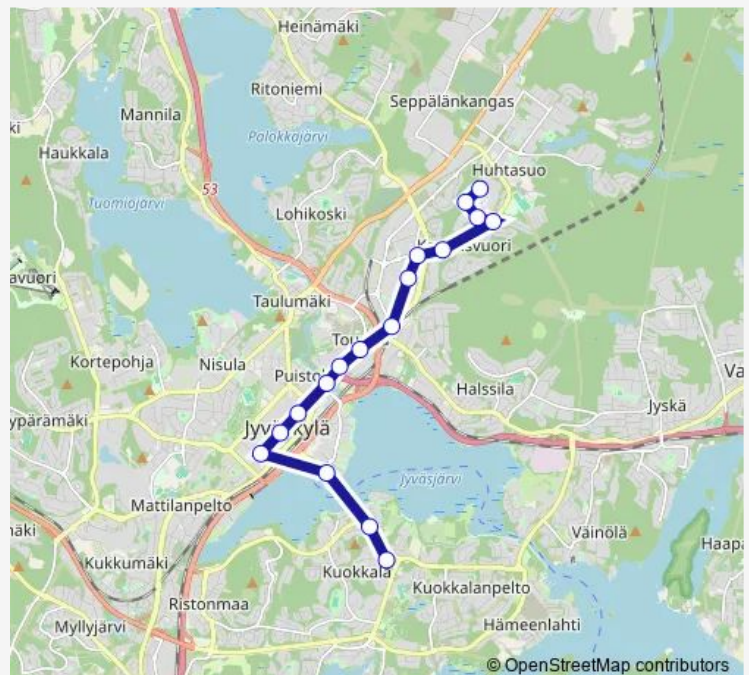

Route info

Direction: Pupuhuhta

Stops: 17

Trip Duration: 0 hour 20 min

■ 20 — Pupuhuhta-Kuokkala

BusMaps

20 Bus time schedules and route maps are available in an offline PDF at busmaps.com. Use the busmaps.com website to see live bus times, train schedule or subway schedule, and step-by-step directions for all public transit in Jyvaeskylae