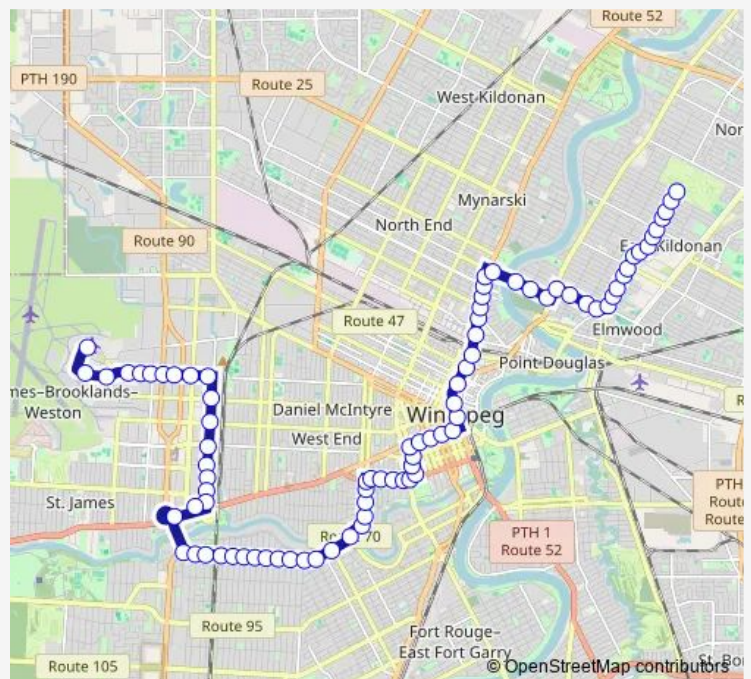

Southbound Watt at Munroe

Southbound Watt at Washington

Southbound Watt at Bowman

Southbound Watt at Harbison

Southbound Watt at Union

Southbound Levis at Johnson

Westbound Johnson at Roch

Westbound Johnson at Brazier

Westbound Johnson at Henderson

Southbound Henderson at Hespeler

Westbound Hespeler at Beatrice

Westbound Hespeler at Glenwood

Route schedule

Northbound Leighton at Leighton Loop — Westbound Wellington at Airport Terminal (Rte 20)

Monday	05:10-00:05 ⁺¹
Tuesday	05:10-00:05 ⁺¹
Wednesday	05:10-00:05 ⁺¹
Thursday	05:10-00:05 ⁺¹
Friday	05:10-00:05 ⁺¹
Saturday	05:23-00:05 ⁺¹
Sunday	07:06-19:30

Route info

Direction: Northbound Leighton at Leighton Loop

Stops: 81

Trip Duration: 1 hour 6 min

20 — Academy-Watt

Westbound Redwood at Main

Southbound Main at Alfred

Southbound Main at Magnus

Southbound Main at Selkirk

Southbound Main at Stella