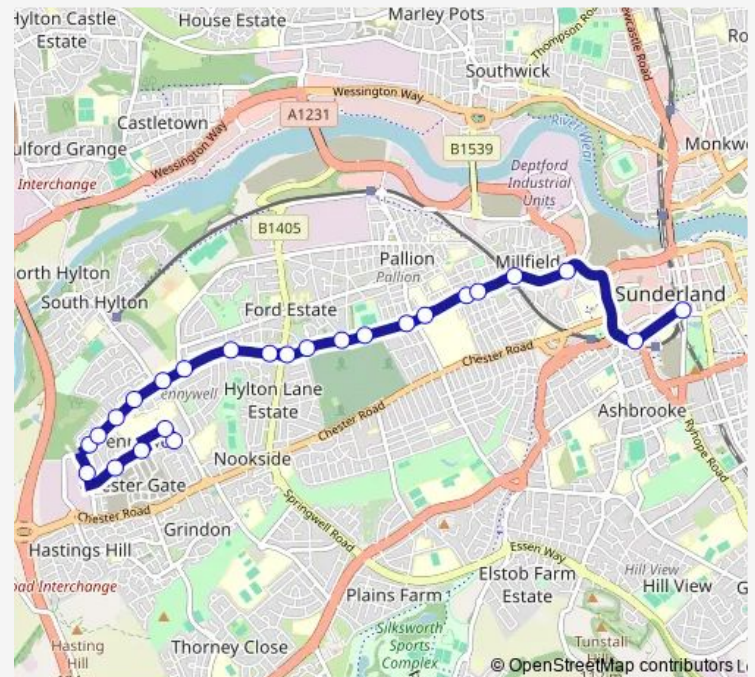

### Route schedule

Portsmouth Road-Pennywell Road — Fawcett Street

Monday 05:20-22:41

Tuesday 05:20-22:41

Wednesday 05:20-22:41

Thursday 05:20-22:41

Friday 05:20-22:41

Saturday 05:27-22:41

### Route info

Direction: Portsmouth Road-Pennywell Road

Stops: 25

Trip Duration: 0 hour 25 min

■ 20

Millfield Metro

Hylton Road-Trimdon Street

Stockton Road-Mary Street