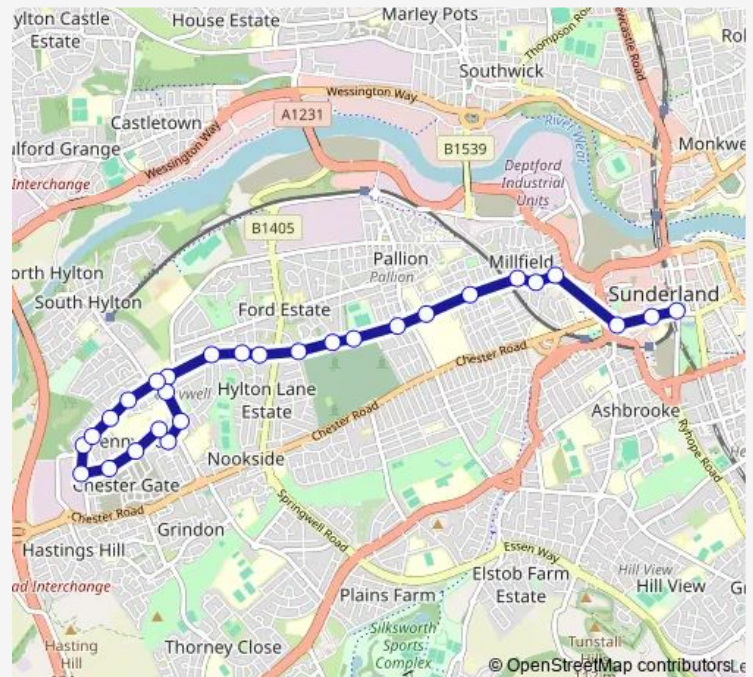

### Route schedule

Fawcett Street — St Annes

Monday 05:44-23:17

Tuesday 05:44-23:17

Wednesday 05:44-23:17

Thursday 05:44-23:17

Friday 05:44-23:17

Saturday 05:49-23:17

### Route info

Direction: Fawcett Street

Stops: 28

Trip Duration: 0 hour 19 min

20 — Sunderland Fawcett Street - Pennywell

Presthope Road-Perivale Road

Prestbury Road

Hylton Road-Penistone Road