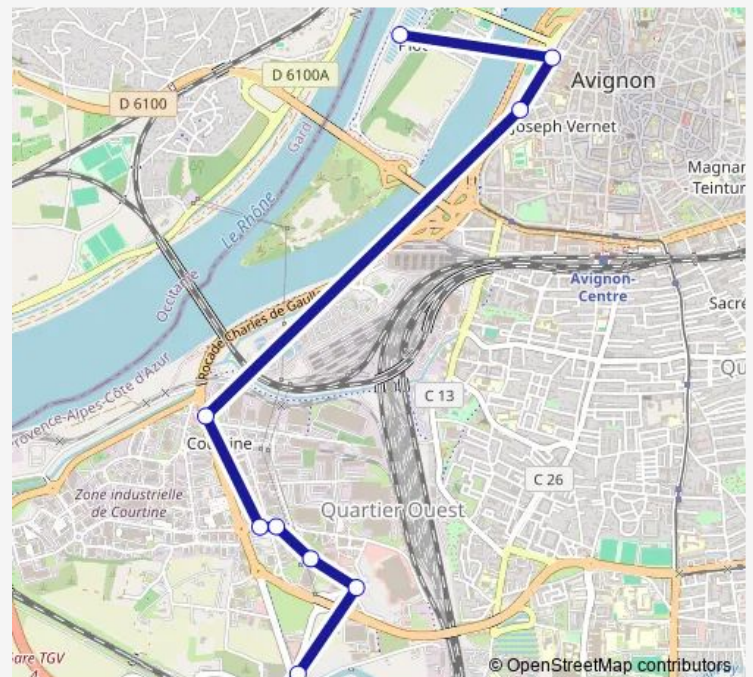

Porte de l'Oulle

Petit Mas

St Gens

Petit Gigognan

Ramatuel

Courtine

Confluence

Avignon Tgv

Route schedule

P+R Piot — Avignon Tgv

Monday 06:58-19:47

Tuesday 06:58-19:39

Wednesday 06:58-19:39

Thursday 06:58-19:39

Friday 06:58-19:39

Saturday 08:15-19:47

Sunday 08:15-19:47

Route info

Direction: P+R Piot

Stops: 10

Trip Duration: 0 hour 12 min

20 — Avignon TGV - P+R Piot

Direction

Avignon Tgv — P+R Piot