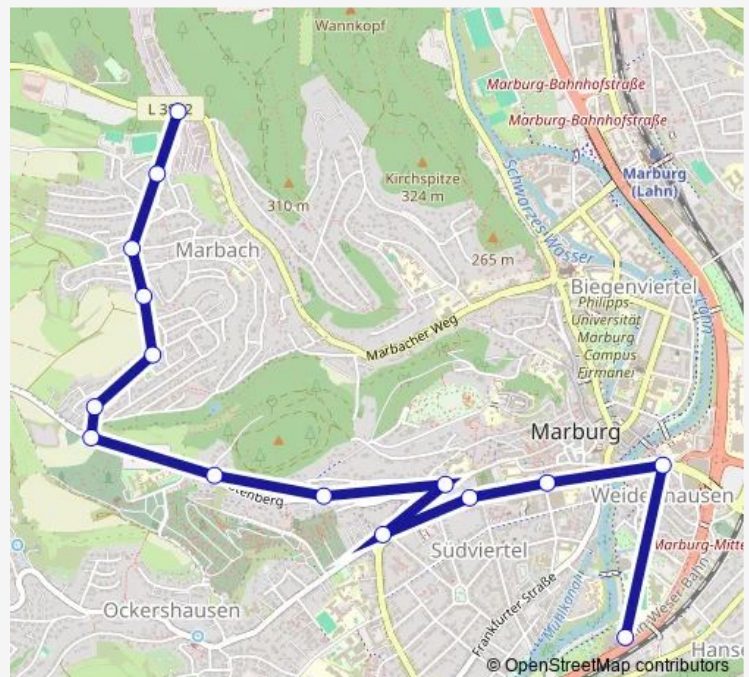

Thursday 07:10-18:10

Friday 07:10-18:10

Saturday 08:10-15:10

Sunday —

Route info

Direction: Marburg-Marbach Behringwerke

Stops: 15

Trip Duration: 0 hour 24 min

Direction

Marburg Aquamar — Marburg-Marbach Behringwerke

16 stops

[Open route schedule](#)

Marburg Aquamar

Marburg Erlenring

Marburg Gutenbergstraße

Marburg Philipphaus

Marburg Wilhelmsplatz

Marburg Sybelstraße

Marburg Calvinstraße

Marburg Elisabethenhof

Marburg Friedhof

Marburg-Marbach Höhenweg

Marburg-Marbach Kreuzacker

Marburg-Marbach Holderstrauch

Wednesday 07:44-18:44

Thursday 07:44-18:44

Friday 07:44-18:44

Saturday 08:44-15:44

Sunday —

Route info

Direction: Marburg Aquamar

Stops: 16