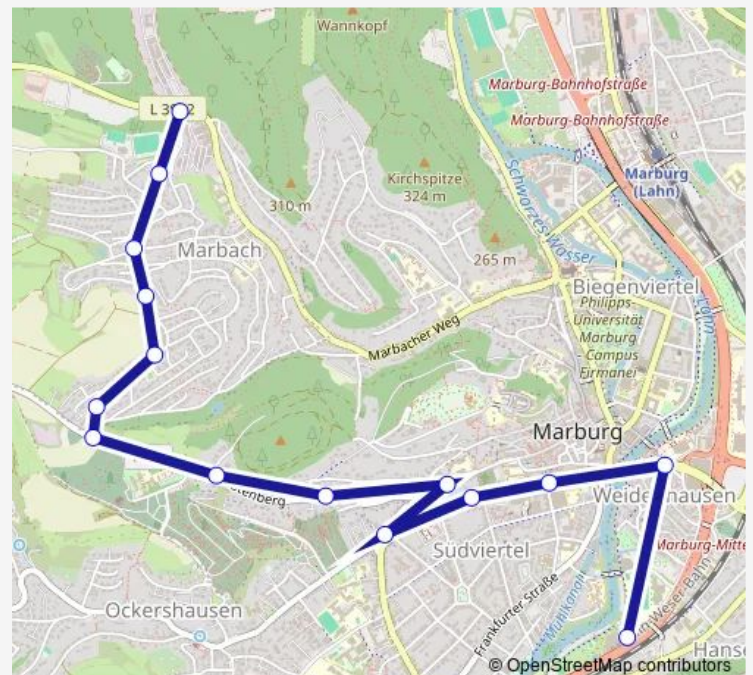

Thursday 07:10-18:10

Friday 07:10-18:10

Saturday 08:10-15:10

Sunday —

Route info

Direction: Marburg-Marbach Behringwerke

Stops: 15

Trip Duration: 0 hour 24 min

Direction

Marburg Aquamar — Marburg-Marbach Behringwerke

16 stops

[Open route schedule](#)

Marburg Aquamar

Marburg Erlenring

Marburg Gutenbergstraße

Marburg Philippshaus

Marburg Wilhelmsplatz

Marburg Sybelstraße

Marburg Calvinstraße

Marburg Elisabethenhof

Marburg Friedhof

Marburg-Marbach Höhenweg

Marburg-Marbach Kreuzacker

Marburg-Marbach Holderstrauch

Wednesday 07:44-18:44

Thursday 07:44-18:44

Friday 07:44-18:44

Saturday 08:44-15:44

Sunday —

Route info

Direction: Marburg Aquamar

Stops: 16