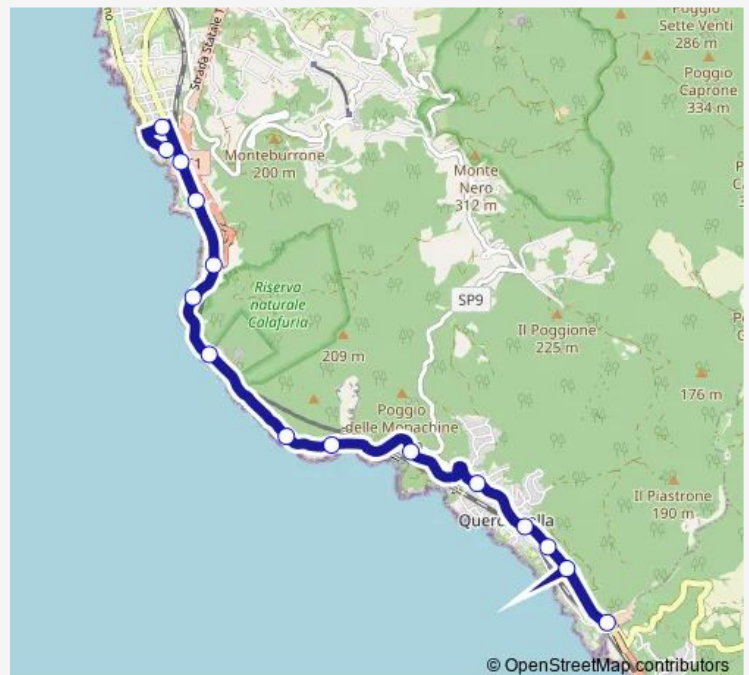

Quercianella Stazione

V. Del Littorale Convento

Chioma Capolinea

Route schedule

Miramare — Chioma Capolinea

Monday 08:05-20:05

Tuesday 08:05-20:05

Wednesday 08:05-20:05

Thursday 08:05-20:05

Friday 08:05-20:05

Saturday 08:05-20:05

Sunday 08:05-20:05

Route info

Direction: Miramare

Stops: 15

Trip Duration: 0 hour 15 min

Direction

Chioma Capolinea — Miramare

14 stops

[Open route schedule](#)

Chioma Capolinea

V. Del Littorale Convento

Quercianella Stazione

V. Del Littorale Sottopasso Ff.Ss.

Hotel Rex

Miramare

Route schedule

Chioma Capolinea — Miramare

Monday 08:20-20:20

Tuesday 08:20-20:20

Wednesday 08:20-20:20

Thursday 08:20-20:20