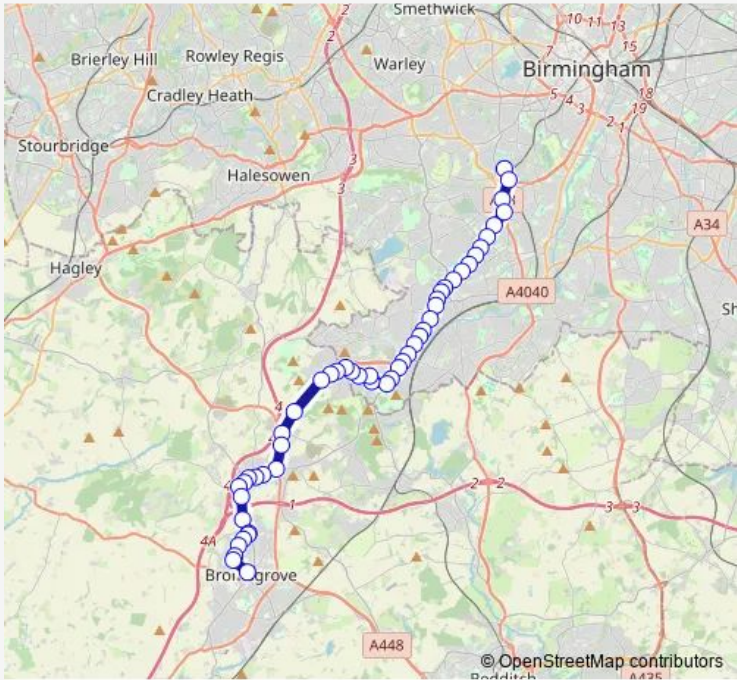

Bus 20 QE Hospital - Bromsgrove via Longbridge

[Go to website](#)

Direction
 Queen Elizabeth Hospital — Bromsgrove Bus Station
 50 stops
[Open route schedule](#)

- Queen Elizabeth Hospital
- The Oleaster
- Gibbins Rd
- Lodge Hill Rd
- College Walk
- Witherford Way
- Bournville Lane
- Griffins Brook Lane
- Hole Lane
- Whitehill Lane
- St Laurence Rd
- Northfield Shopping Centre
- Bell Lane
- Lockwood Rd
- Northfield Leisure Centre
- South Rd
- Hawkesley Mill Lane
- Mavis Rd
- Tessall Lane
- Longbridge Technology Park
- South and City College

Route schedule
 Queen Elizabeth Hospital — Bromsgrove Bus Station

Monday	06:26-19:50
Tuesday	06:26-19:50
Wednesday	06:26-19:50
Thursday	06:26-19:50
Friday	06:26-19:50
Saturday	06:32-19:45
Sunday	07:37-19:37

Route info
 Direction: Queen Elizabeth Hospital
 Stops: 50
 Trip Duration: 0 hour 54 min

■ 20 — QE Hospital - Bromsgrove via Longbridge **BusMaps**

Longbridge Island

Tinmeadow Crescent

Low Hill Lane

Ormscliffe Rd

Direction: Bromsgrove Bus Station

Stops: 52

Trip Duration: 0 hour 45 min

Chadwick Avenue

Meadvale Rd

Leach Green Lane

Edgewood Rd

Low Hill Lane