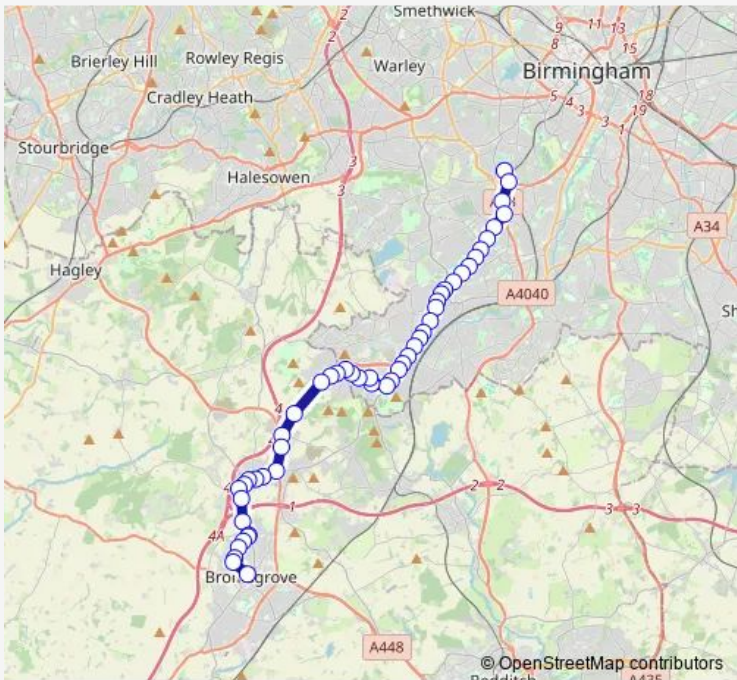

Bus 20 QE Hospital - Bromsgrove via Longbridge

[Go to website](#)

Direction
 Queen Elizabeth Hospital — Bromsgrove Bus Station
 50 stops
[Open route schedule](#)

- Queen Elizabeth Hospital
- The Oleaster
- Gibbins Rd
- Lodge Hill Rd
- College Walk
- Witherford Way
- Bournville Lane
- Griffins Brook Lane
- Hole Lane
- Whitehill Lane
- St Laurence Rd
- Northfield Shopping Centre
- Bell Lane
- Lockwood Rd
- Northfield Leisure Centre
- South Rd
- Hawkesley Mill Lane
- Mavis Rd
- Tessall Lane
- Longbridge Technology Park
- South and City College

Route schedule
 Queen Elizabeth Hospital — Bromsgrove Bus Station

Monday	06:26-19:50
Tuesday	06:26-19:50
Wednesday	06:26-19:50
Thursday	06:26-19:50
Friday	06:26-19:50
Saturday	06:32-19:45
Sunday	07:37-19:37

Route info
 Direction: Queen Elizabeth Hospital
 Stops: 50
 Trip Duration: 0 hour 54 min

■ 20 — QE Hospital - Bromsgrove via Longbridge **BusMaps**

Longbridge Island

Tinmeadow Crescent

Low Hill Lane

Ormscliffe Rd

Direction: Bromsgrove Bus Station

Stops: 52

Trip Duration: 0 hour 58 min

Chadwick Avenue

Meadvale Rd

Leach Green Lane

Edgewood Rd

Low Hill Lane