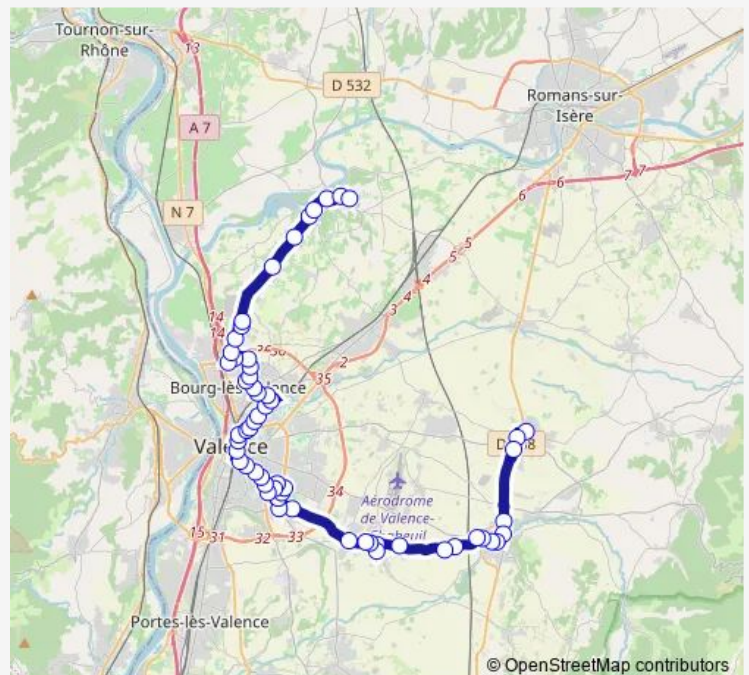

Garenne

Route schedule

Chateauneuf L'Ardoise — Montelier Centre

Monday 06:21-20:15

Tuesday 06:21-20:15

Wednesday 06:21-20:15

Thursday 06:21-20:15

Friday 06:21-20:15

Saturday 06:42-18:47

Sunday —

Route info

Direction: Chateauneuf L'Ardoise

Stops: 59

Trip Duration: 1 hour 19 min

Cezanne

Amandiers

LA Cartoucherie

Barnave

Dunkerque

Securite Sociale

Turin

Valence Pole BUS Quai B

Berthelot

Strasbourg

Saturday 06:21-18:27

Sunday —

Route info

Direction: Montelier Centre

Stops: 59

Trip Duration: 1 hour 18 min

Robinson

Montgolfier