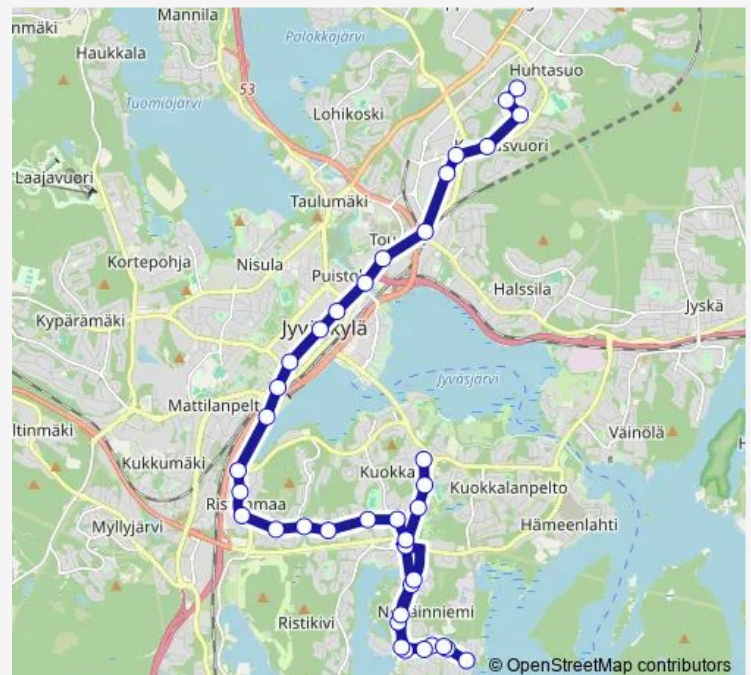

Thursday 07:35-18:40

Friday 07:35-18:40

Saturday 10:40-16:40

Sunday —

Route info

Direction: Kuokkala 1

Stops: 38

Trip Duration: 0 hour 45 min