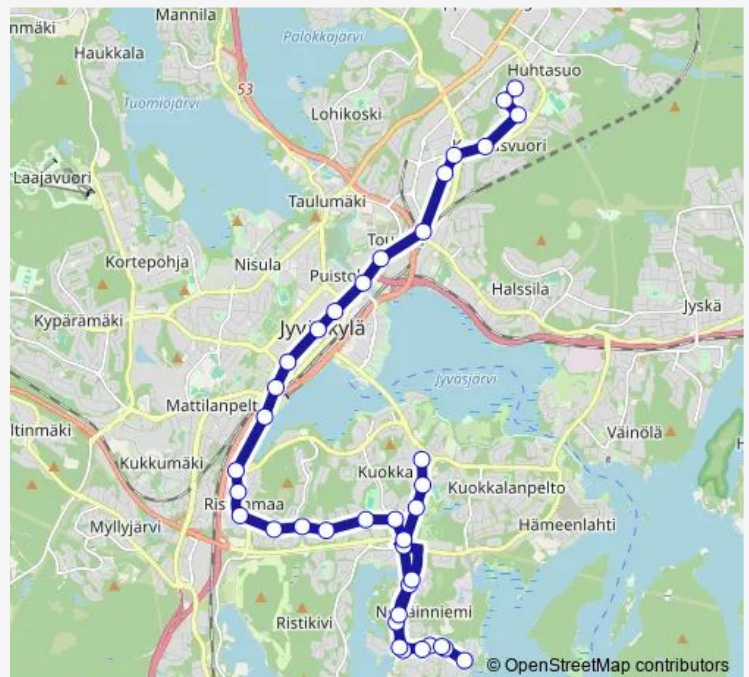

Thursday 07:35-18:40

Friday 07:35-18:40

Saturday 10:40-16:40

Sunday —

Route info

Direction: Kuokkala 1

Stops: 38

Trip Duration: 0 hour 45 min