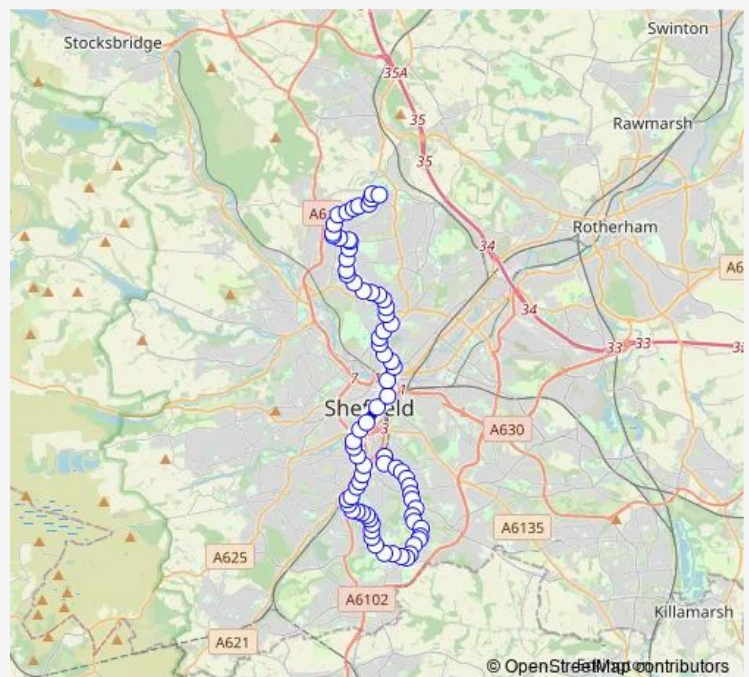

Tuesday 05:11-22:45

Wednesday 05:11-22:45

Thursday 05:11-22:45

Friday 05:11-22:45

Saturday 04:49-22:45

Sunday 08:08-22:25

Route info

Direction: Heeley Bank Road/Olive Grove Road

Stops: 76

Trip Duration: 1 hour 23 min

20 — Hemsworth - Ecclesfield

Warminster Road/Mount View Avenue

Warminster Road/Ketton Avenue

Warminster Road/Brindley Close

Warminster Road/Warminster Close

Warminster Road/Norton Lees Lane