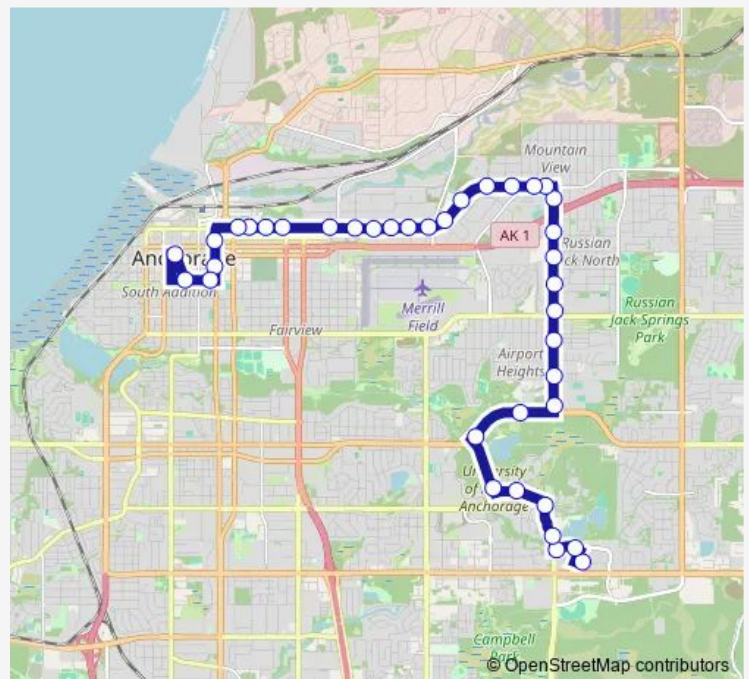

## Bus 20 Mountain View

[Go to website](#)

**Direction**  
 Diplomacy & Anmc N — Downtown Transit Center  
 38 stops  
[Open route schedule](#)

- Diplomacy & Anmc N
- Ambassador & Tudor CTR Wnw
- Ambassador & Elmore Ene
- Elmore & Sharon Gagnon Sse
- Elmore & Providence Sse
- Providence & Alumni Wnw
- UAA Drive & Providence Nne
- Northern Lights & UAA DR Ese
- Northern Lights & Arca DR Ese
- Bragaw & Northern Lights Nne
- Bragaw & 20th Avenue Nne
- Bragaw & 16th Avenue Nne
- Bragaw & Debarr Nne
- Bragaw & E 9TH AVE Sse
- Bragaw & 7TH AVE Nne
- Bragaw & 4TH AVE Nne
- Bragaw & Glenn HWY OFF-Ramp Nne
- Mountain View & Bragaw Wnw
- Mountain View & Price Wnw
- Commercial & Taylor Wnw
- Commercial & Meyer Wnw

### Route schedule

Diplomacy & Anmc N — Downtown Transit Center

Monday	06:00-22:59
Tuesday	06:00-22:59
Wednesday	06:00-22:59
Thursday	06:00-22:59
Friday	06:00-22:59
Saturday	08:00-19:00
Sunday	08:00-19:00

### Route info

Direction: Diplomacy & Anmc N  
 Stops: 38  
 Trip Duration: 0 hour 31 min

20 — Mountain View

Commercial & 2761 N

Commercial & Chipperfield Ene

3RD Avenue & Reeve Wnw

3RD Avenue & Unga Wnw

3RD Avenue & Sitka Wnw

## Route info

Direction: Downtown Transit Center

Stops: 38

Trip Duration: 0 hour 26 min

Northern Lights & Bragaw Wnw

Northern Lights & Arca DR Ene

UAA Drive & Northern Lights Ssw

UAA Drive & Providence Nnw