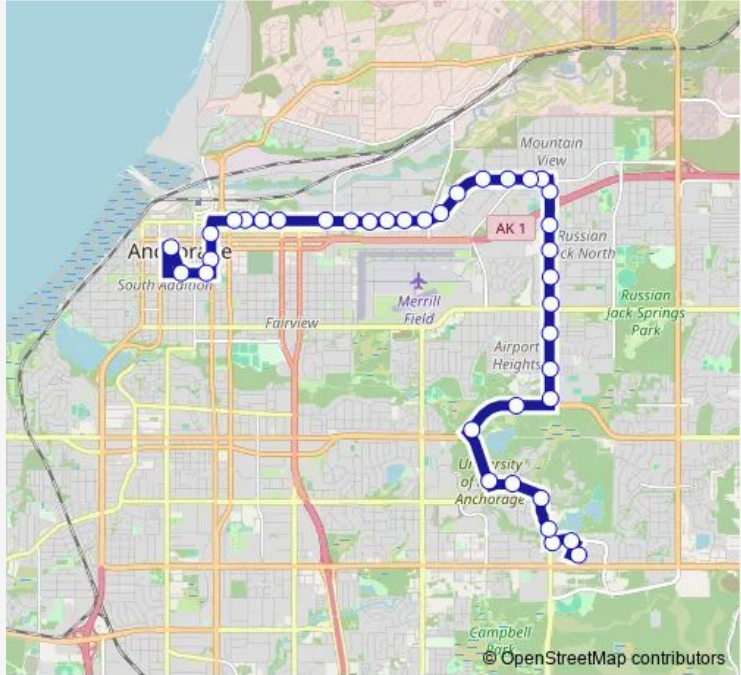

## Bus 20 Mountain View

[Go to website](#)

**Direction**  
 Diplomacy & Anmc N — Downtown Transit Center  
 38 stops  
[Open route schedule](#)

- Diplomacy & Anmc N
- Ambassador & Tudor CTR Wnw
- Ambassador & Elmore Ene
- Elmore & Sharon Gagnon Sse
- Elmore & Providence Sse
- Providence & Alumni Wnw
- UAA Drive & Providence Nne
- Northern Lights & UAA DR Ese
- Northern Lights & Arca DR Ese
- Bragaw & Northern Lights Nne
- Bragaw & 20th Avenue Nne
- Bragaw & 16th Avenue Nne
- Bragaw & Debarr Nne
- Bragaw & E 9TH AVE Sse
- Bragaw & 7TH AVE Nne
- Bragaw & 4TH AVE Nne
- Bragaw & Glenn HWY OFF-Ramp Nne
- Mountain View & Bragaw Wnw
- Mountain View & Price Wnw
- Commercial & Taylor Wnw
- Commercial & Meyer Wnw

Route schedule  
 Diplomacy & Anmc N — Downtown Transit Center

Monday	06:00-22:59
Tuesday	06:00-22:59
Wednesday	06:00-22:59
Thursday	06:00-22:59
Friday	06:00-22:59
Saturday	08:00-19:00
Sunday	08:00-19:00

Route info  
 Direction: Diplomacy & Anmc N  
 Stops: 38  
 Trip Duration: 0 hour 34 min

20 — Mountain View BusMaps

Commercial & 2761 N

Commercial & Chipperfield Ene

3RD Avenue & Reeve Wnw

3RD Avenue & Unga Wnw

## Route info

Direction: Downtown Transit Center

Stops: 38

Trip Duration: 0 hour 26 min

Northern Lights & Bragaw Wnw

Northern Lights & Arca DR Ene

UAA Drive & Northern Lights Ssw

UAA Drive & Providence Nnw