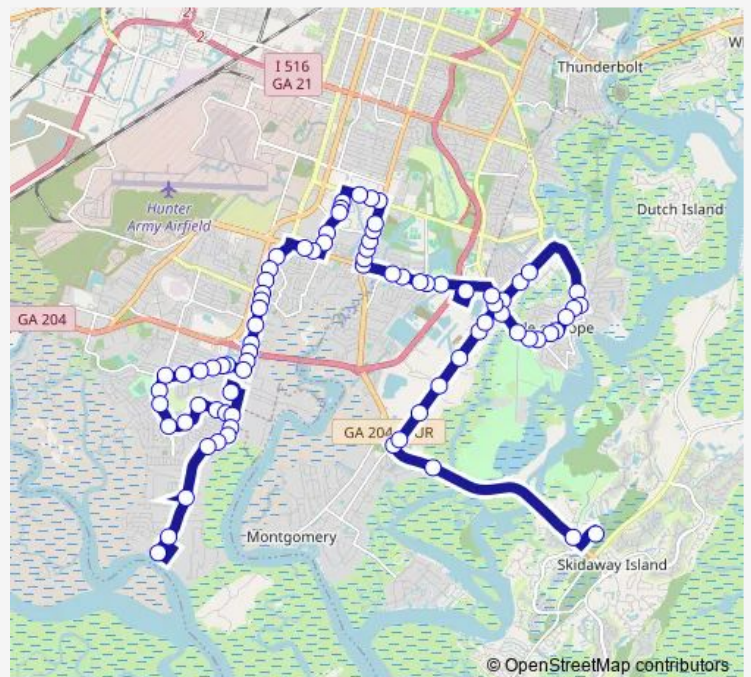

**Bus 20 Skidaway Island/Coffee Bluff**

[Go to website](#)

**Direction**  
 Coffee Bluff Marina — Village & THE Landings  
 65 stops  
[Open route schedule](#)

- Coffee Bluff Marina
- Coffee Bluff & Coffee Wood Nb
- Coffee Bluff & Rose DHU 1 Nb
- Coffee Bluff & Rose DHU 2 Nb
- Coffee Bluff & Residence 14401 Nb
- Coffee Bluff & Country Walk Nb
- Coffee Bluff & Felt Nb
- Coffee Bluff & Vernon River Nb
- White Bluff & OLD Coffee Bluff Nb
- Coffee Bluff & Bordeaux Nb
- Greenbriar & White Bluff Nb
- Heritage Park Nursing Home
- White Bluff & Davidson Nb
- White Bluff & Rendant Nb
- White Bluff & Windsor Nb
- White Bluff & Austin Nb
- White Bluff & Turtle Creek Nb
- White Bluff & Bliss Nb
- White Bluff & Wilshire Nb
- White Bluff & Fire Dept Nb
- White Bluff & Lorwood Nb

**Route schedule**

Coffee Bluff Marina — Village & THE Landings

Monday	06:40-17:00
Tuesday	06:40-17:00
Wednesday	06:40-17:00
Thursday	06:40-17:00
Friday	06:40-17:00
Saturday	—
Sunday	—

**Route info**

Direction: Coffee Bluff Marina  
 Stops: 65  
 Trip Duration: 0 hour 50 min

## Route info

Direction: Village &amp; THE Landings

Stops: 80

Trip Duration: 1 hour 0 min

Walmart ON Montgomery Cross

Montgomery Cross & Lake Mayer Wb

Montgomery Cross & Sallie Mood Wb

Montgomery Cross & Kent Wb

Coffee Bluff & Mount Herman Baptist Sb

Coffee Bluff & Countrywalk Sb

Coffee Bluff & Vernon Cross Sb

Coffee Bluff Marina

20 Bus time schedules and route maps are available in an offline PDF at [busmaps.com](https://busmaps.com). Use the [busmaps.com](https://busmaps.com) website to see live bus times, train schedule or subway schedule, and step-by-step directions for all public transit in Savannah