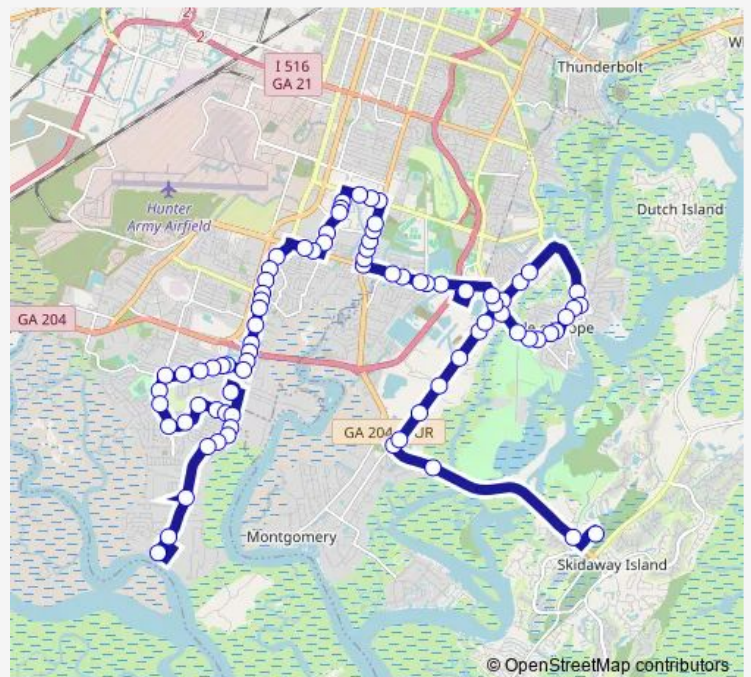

Bus 20 Skidaway Island/Coffee Bluff

[Go to website](#)

Direction
 Coffee Bluff Marina — Village & THE Landings
 65 stops
[Open route schedule](#)

- Coffee Bluff Marina
- Coffee Bluff & Coffee Wood Nb
- Coffee Bluff & Rose DHU 1 Nb
- Coffee Bluff & Rose DHU 2 Nb
- Coffee Bluff & Residence 14401 Nb
- Coffee Bluff & Country Walk Nb
- Coffee Bluff & Felt Nb
- Coffee Bluff & Vernon River Nb
- White Bluff & OLD Coffee Bluff Nb
- Coffee Bluff & Bordeaux Nb
- Greenbriar & White Bluff Nb
- Heritage Park Nursing Home
- White Bluff & Davidson Nb
- White Bluff & Rendant Nb
- White Bluff & Windsor Nb
- White Bluff & Austin Nb
- White Bluff & Turtle Creek Nb
- White Bluff & Bliss Nb
- White Bluff & Wilshire Nb
- White Bluff & Fire Dept Nb
- White Bluff & Lorwood Nb

Route schedule

Coffee Bluff Marina — Village & THE Landings

Monday	06:40-17:00
Tuesday	06:40-17:00
Wednesday	06:40-17:00
Thursday	06:40-17:00
Friday	06:40-17:00
Saturday	—
Sunday	—

Route info

Direction: Coffee Bluff Marina
 Stops: 65
 Trip Duration: 0 hour 50 min

Thursday 06:20-18:00

Friday 06:20-18:00

Saturday —

Sunday —

Route info

Direction: Village & THE Landings

Stops: 80

Trip Duration: 1 hour 0 min

Coffee Bluff Marina

20 Bus time schedules and route maps are available in an offline PDF at busmaps.com. Use the busmaps.com website to see live bus times, train schedule or subway schedule, and step-by-step directions for all public transit in Savannah