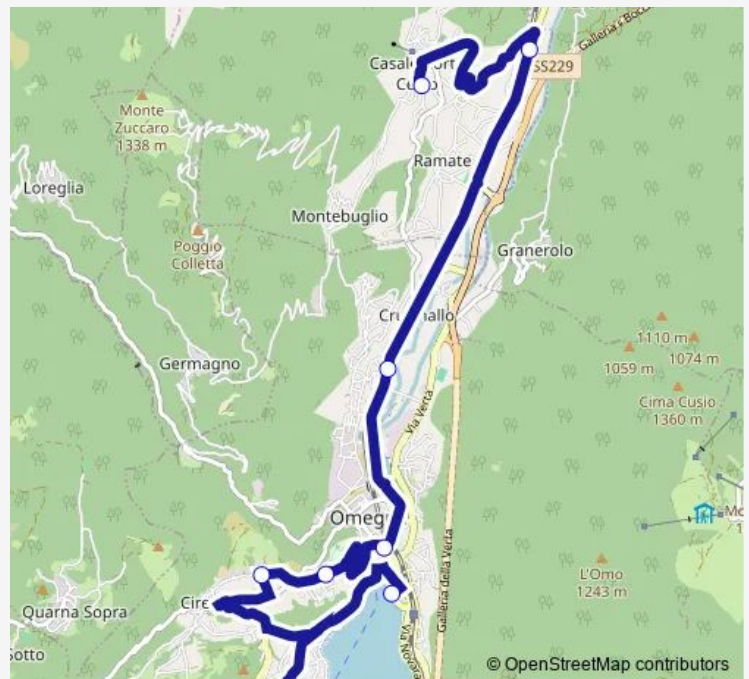

Bus 20 Omegna - Casale Corte Cerro - Omegna

[Go to website](#)

Direction

OMEGNA - LUNGO LAGO BUOZZI - OSPEDALE —
CASALE CORTE CERRO

8 stops

[Open route schedule](#)

OMEGNA - LUNGO LAGO BUOZZI - OSPEDALE

BAGNELLA - CENTRO SPORTIVO

CIREGGIO

OMEGNA - CAMPO SPORTIVO

OMEGNA - PIAZZA BELTRAMI

CRUSINALLO - AGIP

CASALE CORTE CERRO - VIA NOVARA, 112

CASALE CORTE CERRO

Route schedule

OMEGNA - LUNGO LAGO BUOZZI - OSPEDALE —
CASALE CORTE CERRO

Monday	07:10-17:15
Tuesday	07:10-17:15
Wednesday	07:10-17:15
Thursday	07:10-17:15
Friday	07:10-17:15
Saturday	07:10-14:15
Sunday	—

Route info

Direction: OMEGNA - LUNGO LAGO BUOZZI - OSPEDALE

Stops: 8

Trip Duration: 0 hour 36 min

Route info

Direction: CASALE CORTE CERRO

Stops: 8

Trip Duration: 0 hour 33 min

20 Bus time schedules and route maps are available in an offline PDF at busmaps.com. Use the busmaps.com website to see live bus times, train schedule or subway schedule, and step-by-step directions for all public transit in Omegna