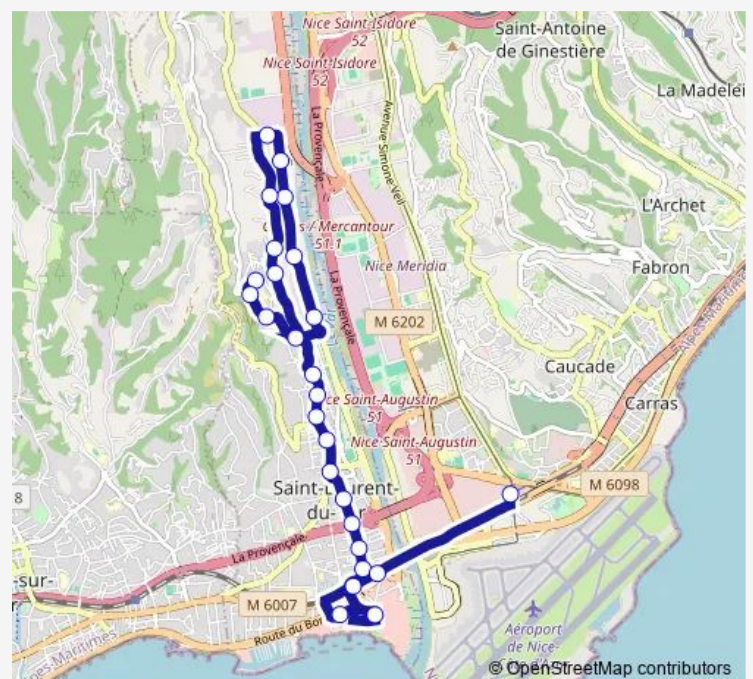

### Route schedule

Grand Arénas — Giono / Les Pugets

Monday 06:00-09:11

Tuesday 06:00-09:11

Wednesday 06:00-09:11

Thursday 06:00-09:11

Friday 06:00-09:11

Saturday —

### Route info

Direction: Grand Arénas

Stops: 25

Trip Duration: 0 hour 26 min

20 — Giono / Les Pugets - Staps / Arboras par Grand Arénas

Daudet

Daudet

Le Castillon

## Route info

Direction: Grand Arénas

Stops: 17

Trip Duration: 0 hour 24 min

## Direction

Giono / Les Pugets — Grand Arénas

26 stops

[Open route schedule](#)

Giono / Les Pugets

Les Pugets / Aicard

Saint-Marc

Pêcheurs