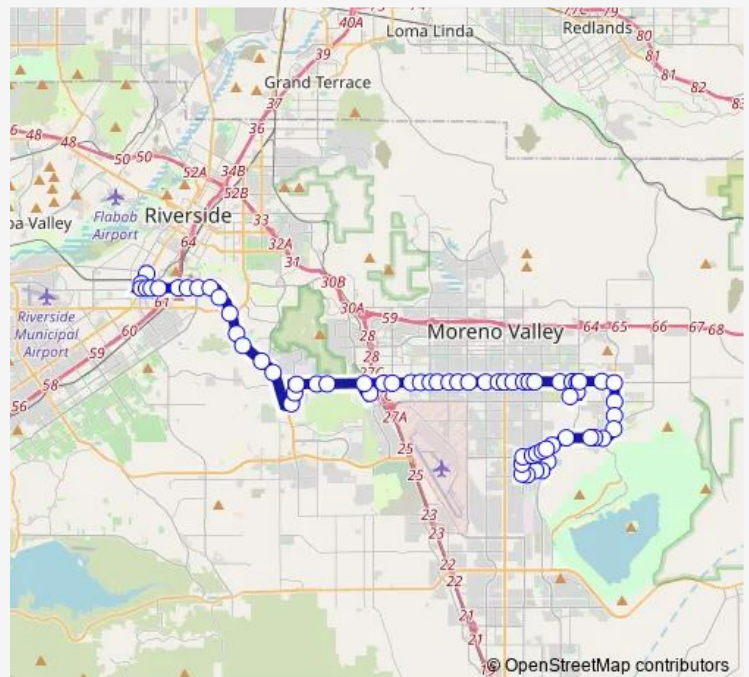

Central + Magnolia

Central + De Anza

Central + San Diego

Central + Riverside

Central at Memorial Park

Central + Rumsey

Central + Victoria

Central + Avondale Way

Thursday 04:04-22:09

Friday 04:04-22:09

Saturday 06:49-19:26

Sunday 06:49-19:26

Route info

Direction: Magnolia Opp Elizabeth

Stops: 67

Trip Duration: 1 hour 20 min

20 — Mo Val College-Riverside

Moreno Valley/March Field Sta

Alessandro + Meridian

Alessandro + Old Hwy 215

Alessandro + Day

Alessandro + Elsworth

Alessandro Opp. Courage

Alessandro + Frederick

Alessandro + Old Hwy 215

Moreno Valley/March Field Sta

Alessandro + Sangorgonio

Alessandro + Barton

Mission Grove + Mission Village

Mission Grove Opp. Northrop

Alessandro + Cannon

Alessandro + Canyon Crest