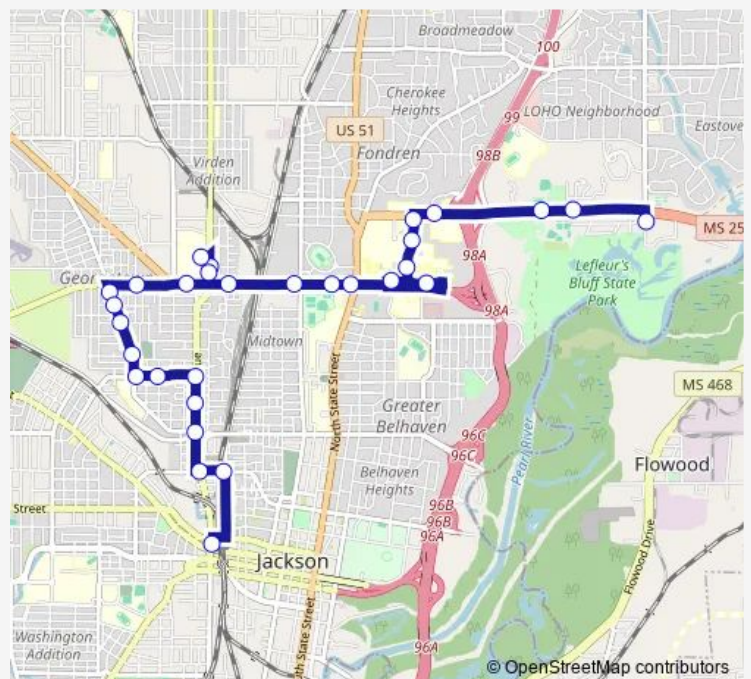

West Woodrow Wilson Avenue & Holmes Avenue (Ib)

Martin Luther King Junior Drive & Daisy Street (Ib)

Martin Luther King Junior Drive & Spring Avenue (Ib)

Route schedule

Ridgewood Road & Lelia Drive — Union Station

Monday 05:40-18:40

Tuesday 05:40-18:40

Wednesday 05:40-18:40

Thursday 05:40-18:40

Friday 05:40-18:40

Saturday 06:40-18:40

Sunday —

Route info

Direction: Ridgewood Road & Lelia Drive

Stops: 30

Trip Duration: 0 hour 30 min

20 — Woodrow Wilson

Martin Luther King Junior Drive & Page Street (lb)

Martin Luther King Junior Drive & Carver Street (lb)

Maple Street & Martin Luther King Junior Drive (lb)

Sunday —

Route info

Direction: Union Station

Stops: 32

Trip Duration: 0 hour 25 min

VA Center Drive @ VA Medical Center

East University Drive @ Ummc Pavilion (Ob)

East University Drive & University Drive (Ob)