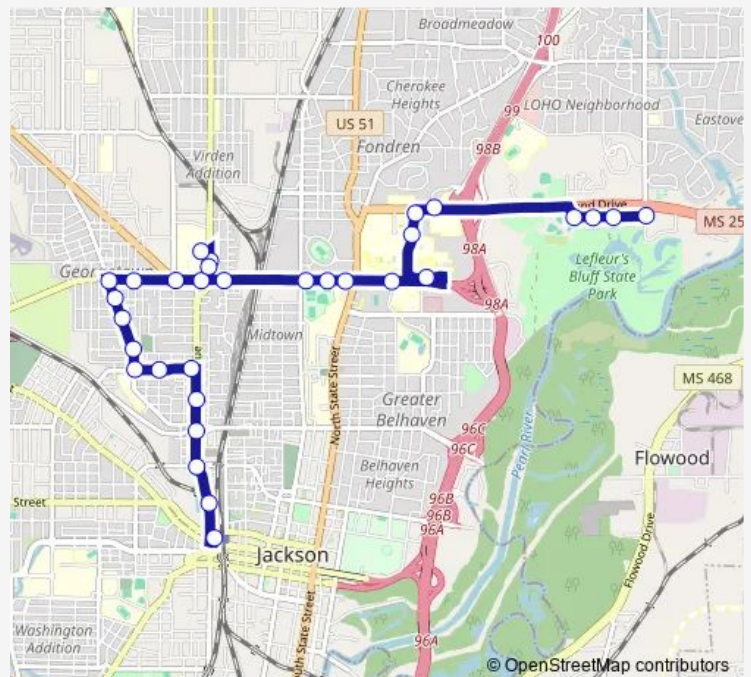

West Woodrow Wilson Avenue & Holmes Avenue (Ib)

Martin Luther King Junior Drive & Daisy Street (Ib)

Martin Luther King Junior Drive & Spring Avenue (Ib)

**Route schedule**

Ridgewood Road & Lelia Drive — Union Station

Monday 05:40-18:40

Tuesday 05:40-18:40

Wednesday 05:40-18:40

Thursday 05:40-18:40

Friday 05:40-18:40

Saturday 06:40-18:40

Sunday —

**Route info**

Direction: Ridgewood Road & Lelia Drive

Stops: 30

Trip Duration: 0 hour 30 min

20 — Woodrow Wilson

Martin Luther King Junior Drive & Page Street (lb)

Martin Luther King Junior Drive & Carver Street (lb)

Maple Street & Martin Luther King Junior Drive (lb)

## Route info

Direction: Union Station

Stops: 32

Trip Duration: 0 hour 25 min

VA Center Drive @ VA Medical Center

East University Drive @ Ummc Pavilion (Ob)

East University Drive & University Drive (Ob)

East University Drive & Lakeland Drive (Ob)