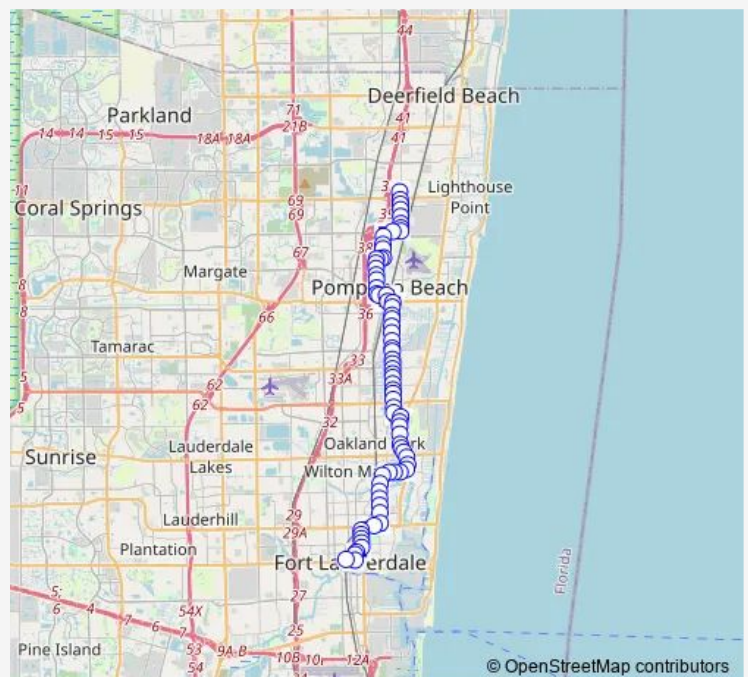

Bus 20 15 A - Cypress Rd - 3 A Local

[Go to website](#)

Direction

Central Terminal - (BAY A3 - Rt20) — North Broward Hospital NE 3 AVE & Sample Rd

79 stops

[Open route schedule](#)

Central Terminal - (BAY A3 - Rt20)

NE 15 A/NE 17 S

NE 15 A/NE 19 S

NE 15 A/NE 21 S

NE 15 A/NE 24 S

Route schedule

Central Terminal - (BAY A3 - Rt20) — North Broward Hospital NE 3 AVE & Sample Rd

Monday 05:45-21:05

Tuesday 05:45-21:05

Wednesday 05:45-21:05

Thursday 05:45-21:05

Friday 05:45-21:05

Saturday 05:50-20:00

Sunday 10:00-19:10

Route info

Direction: Central Terminal - (BAY A3 - Rt20)

Stops: 79

Trip Duration: 1 hour 3 min

20 — 15 A - Cypress Rd - 3 A Local

NE 26 S/NE 16 A

NE 26 S/NE 17 T

NE 26 S/NE 19 A

NE 26 S/NE 25 S

US1/NE 26 S

US1/#2840 - (Fort Lauderdale)