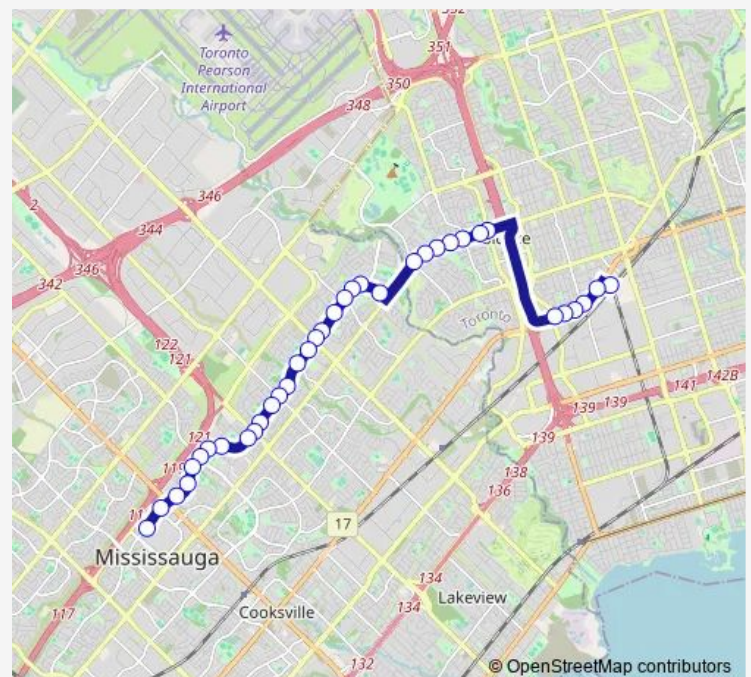

Rathburn Rd At Bough Beeches Blvd

Rathburn Rd At Rockwood Rd

Rathburn Rd At Fieldgate Dr

Route schedule

City Centre Transit Terminal Platform K — Kipling Terminal Platform 12

Monday 04:43-00:44⁺¹

Tuesday 04:43-00:44⁺¹

Wednesday 04:43-00:44⁺¹

Thursday 04:43-00:44⁺¹

Friday 04:43-00:44⁺¹

Saturday 06:13-22:50

Sunday 07:31-20:16

Route info

Direction: City Centre Transit Terminal Platform K

Stops: 39

Trip Duration: 0 hour 37 min

20 — Rathburn

Rathburn Rd West Of Capilano Crt

Rathburn Rd At Ponytrail Dr

Ponytrail Dr At Maple Ridge Dr

Burnhamthorpe Rd East Of Ponytrail Dr

Burnhamthorpe Rd At Mill Rd

Burnhamthorpe Rd At West Old Burnhamthorpe Rd

Dundas St At Paulart Dr

Dundas St At Shorncliffe Rd

Dundas St At Wilmar Rd

Dundas St At Subway Cr

Kipling Terminal Platform 12

Direction

Kipling Terminal Platform 12 — City Centre Transit Terminal Drop Off

36 stops