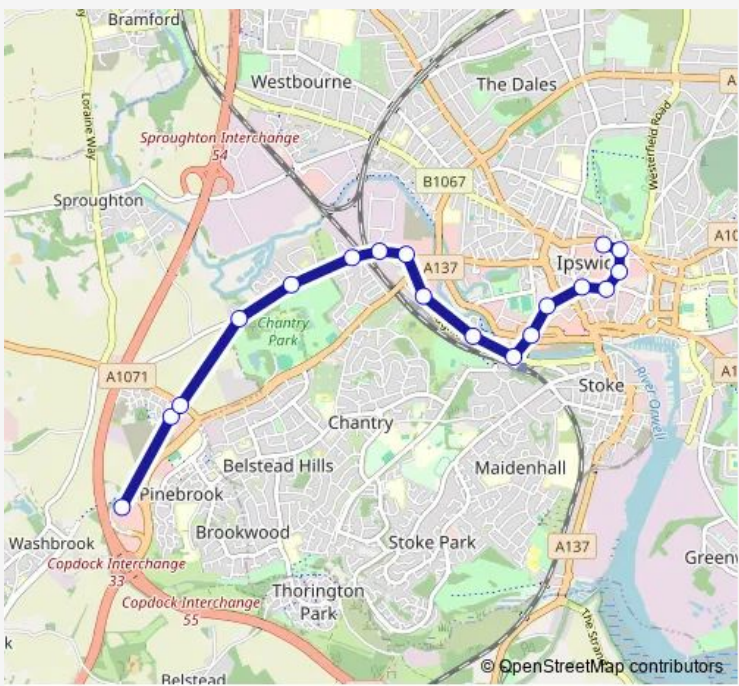

Bus 20 Ipswich Town Centre - Hadleigh Road - Wolsey Grange - Tesco Superstore Copdock

[Go to website](#)

Direction
 Tesco — Tower Ramparts Bus Station
 18 stops
[Open route schedule](#)

- Tesco
- Vale View Road
- Holiday Inn
- Larchwood Close
- Stella Maris
- Dickens Road
- Earl Kitchener
- Sainsbury's
- Bingo Hall
- Compair Crescent
- Railway Station
- Fire Station
- St Clare House
- Willis Building
- Revolution
- Buttermarket
- Library
- Tower Ramparts Bus Station

Route schedule
 Tesco — Tower Ramparts Bus Station

Monday	09:12-14:12
Tuesday	09:12-14:12
Wednesday	09:12-14:12
Thursday	09:12-14:12
Friday	09:12-14:12
Saturday	09:12-14:12
Sunday	—

Route info
 Direction: Tesco
 Stops: 18
 Trip Duration: 0 hour 26 min

Stella Maris

Larchwood Close

Holiday Inn

Vale View Road

Tesco

Route schedule

Tower Ramparts Bus Station — Tesco

Monday 09:45-14:45

Tuesday 09:45-14:45

Wednesday 09:45-14:45

Thursday 09:45-14:45

Friday 09:45-14:45

Saturday 09:45-14:45

Sunday —

Route info

Direction: Tower Ramparts Bus Station