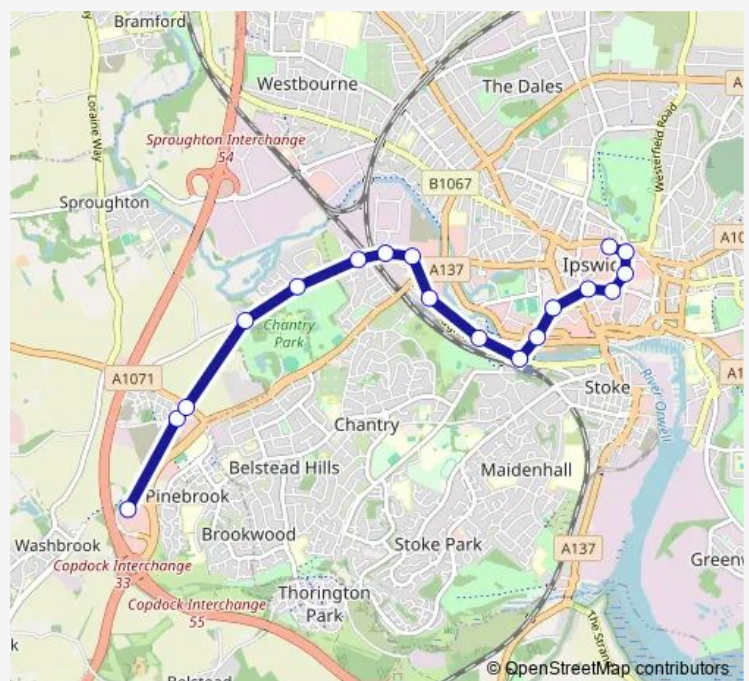

Bus 20 Ipswich Town Centre - Hadleigh Road - Wolsey Grange - Tesco Superstore Copdock

[Go to website](#)

Direction

Tesco — Tower Ramparts Bus Station

18 stops

[Open route schedule](#)

- Tesco
- Vale View Road
- Holiday Inn
- Larchwood Close
- Stella Maris
- Dickens Road
- Earl Kitchener
- Sainsbury's
- Bingo Hall
- Compair Crescent
- Railway Station
- Fire Station
- St Clare House
- Willis Building
- Revolution
- Buttermarket
- Library
- Tower Ramparts Bus Station

Route schedule

Tesco — Tower Ramparts Bus Station

Monday	09:12-14:12
Tuesday	09:12-14:12
Wednesday	09:12-14:12
Thursday	09:12-14:12
Friday	09:12-14:12
Saturday	09:12-14:12
Sunday	—

Route info

Direction: Tesco

Stops: 18

Trip Duration: 0 hour 26 min

20 — Ipswich Town Centre - Hadleigh Road - Wolsey Grange - Tesco Superstore Copdock

Direction

Tower Ramparts Bus Station — Tesco

17 stops

[Open route schedule](#)

Tower Ramparts Bus Station

Sunday —

Route info

Direction: Tower Ramparts Bus Station

Stops: 17

Trip Duration: 0 hour 25 min

20 Bus time schedules and route maps are available in an offline PDF at busmaps.com. Use the busmaps.com website to see live bus times, train schedule or subway schedule, and step-by-step directions for all public transit in Ipswich