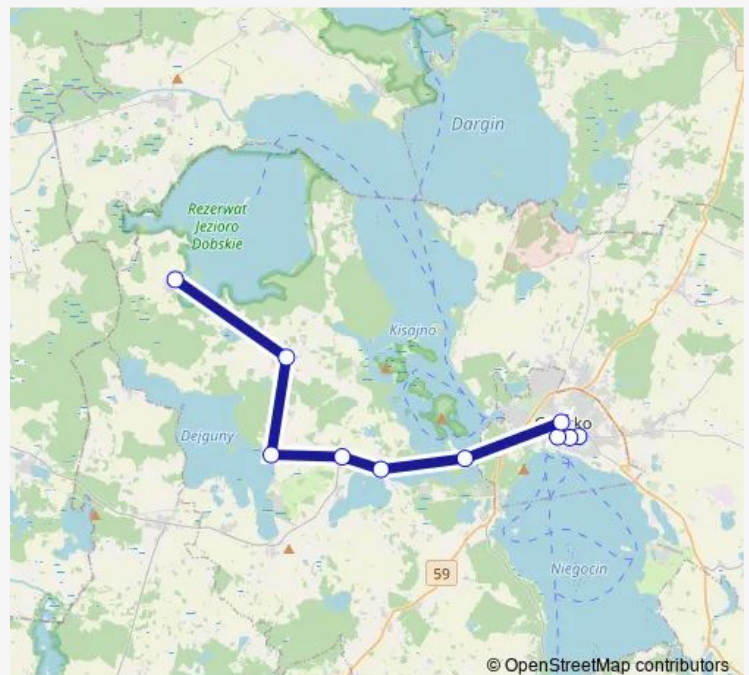

**Bus 20**[Go to website](#)**Direction**

Warszawska — Wieża Ciśnień — Doba

10 stops

[Open route schedule](#)

Warszawska — Wieża Ciśnień

Warszawska — Park

Plac Grunwaldzki — Bank

Al. 1-go Maja

Piękna Góra

Wrony

Wrony Nowe

Bogacko

Kamionki

Doba

**Route schedule**

Warszawska — Wieża Ciśnień — Doba

Monday	—
Tuesday	11:00
Wednesday	—
Thursday	11:00
Friday	—
Saturday	—
Sunday	—

**Route info**

Direction: Warszawska — Wieża Ciśnień

Stops: 10

Trip Duration: 0 hour 35 min

© OpenStreetMap contributors

20 Bus time schedules and route maps are available in an offline PDF at [busmaps.com](https://busmaps.com). Use the [busmaps.com](https://busmaps.com) website to see live bus times, train schedule or subway schedule, and step-by-step directions for all public transit in Gizycko