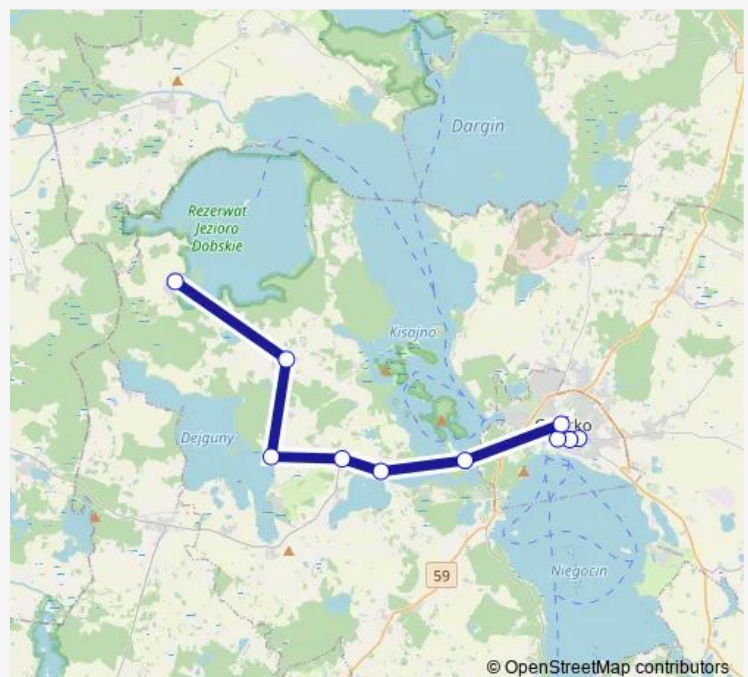

Bus 20

[Go to website](#)**Direction**

Warszawska — Wieża Ciśnień — Doba

10 stops

[Open route schedule](#)

Warszawska — Wieża Ciśnień

Warszawska — Park

Plac Grunwaldzki — Bank

Warszawska — Wieża Ciśnień — Doba

Monday	—
Tuesday	11:00
Wednesday	—
Thursday	11:00
Friday	—
Saturday	—
Sunday	—

Route info

Direction: Warszawska — Wieża Ciśnień

Stops: 10

Trip Duration: 0 hour 35 min

20 Bus time schedules and route maps are available in an offline PDF at busmaps.com. Use the busmaps.com website to see live bus times, train schedule or subway schedule, and step-by-step directions for all public transit in Gizycko