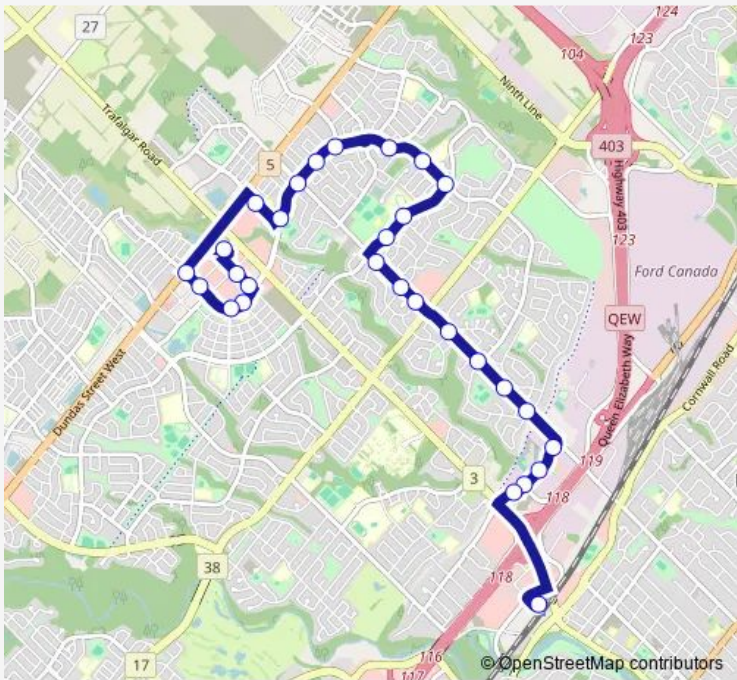

**Bus 20 Northridge**

[Go to website](#)

**Direction**  
 Oakville GO Station — Uptown Core Terminal  
 28 stops  
[Open route schedule](#)

- Oakville GO Station
- Trafalgar Rd north of South Service Rd East
- Iroquois Shore Rd + North Service Rd East
- 438 Iroquois Shore Rd
- Iroquois Shore Rd + 8th Line
- 8th Line north of Iroquois Shore Rd
- 8th Line north of Falgarwood Dr
- 8th Line north of Falgarwood Dr
- 8th Line + Grand Blvd
- 8th Line + Lincoln Gate
- 8th Line + Upper Middle Rd East
- 8th Line + Granby Dr
- 8th Line north of Glenbrook Ave
- 8th Line + Glenashton Dr
- Glenashton Dr + Glenora Dr
- Glenashton Dr + Grosvenor St (Iroquois Ridge H.S.)
- Glenashton Dr + Grand Blvd
- North Ridge Trail + Grace Dr
- North Ridge Trail + Hall Manor Dr
- North Ridge Trail + Arrowhead Rd
- North Ridge Trail + Prince Michael Dr

Route schedule  
 Oakville GO Station — Uptown Core Terminal

Monday	06:10-20:40
Tuesday	06:10-20:40
Wednesday	06:10-20:40
Thursday	06:10-20:40
Friday	06:10-20:40
Saturday	07:40-19:40
Sunday	08:40-19:40

Route info  
 Direction: Oakville GO Station  
 Stops: 28  
 Trip Duration: 0 hour 22 min

20 — Northridge **BusMaps**

North Ridge Trail + Felhaber Cr

North Ridge Trail + Nichols Dr

North Ridge Trail + Postridge Dr

## Route info

Direction: Uptown Core Terminal

Stops: 29

Trip Duration: 0 hour 25 min

475 Iroquois Shore Rd

Iroquois Shore Rd + North Service Rd East

Iroquois Shore Rd east of Trafalgar Rd

Oakville GO Station