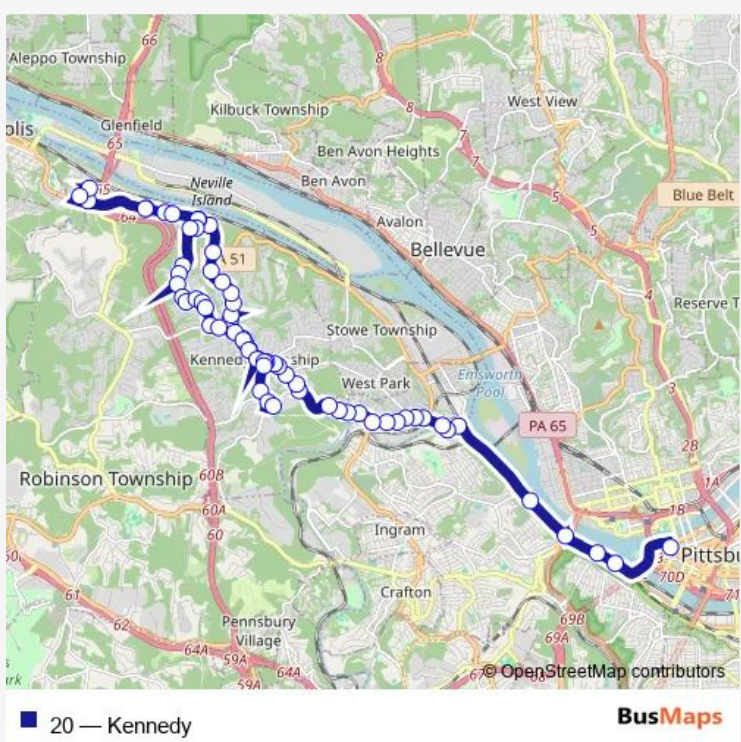

Bus 20 Kennedy

[Go to website](#)

Direction
 Stanwix ST + Penn Fs — Kennedy CTR Giant Eagle + Entrance

67 stops

[Open route schedule](#)

- Stanwix ST + Penn Fs
- W Carson ST + Duquesne Incline
- W Carson ST + Gateway View Plaza
- W Carson ST + West END Bridge Steps (Underpass)
- W Carson + Busway Ramp Fs
- Stanhope ST + W Carson Fs
- Stanhope ST + Chartiers
- Chartiers AVE + Mckees Rocks Plaza Ns
- Chartiers AVE AT Island AVE FS (Steps)
- Chartiers AVE + Margaret
- Chartiers AVE + Broadway Ave
- Chartiers AVE + Amelia Ns
- Chartiers AVE + Crawford
- Chartiers AVE + Singer
- Chartiers AVE EXT + Owen
- Chartiers AVE EXT + State
- Chartiers AVE EXT + #1536
- Chartiers AVE EXT + Howard
- Chartiers AVE EXT + Heckle
- Heckle RD + Ohio Valley Hospital Entrance
- Heckel RD OPP Kenmawr Plaza

Route schedule
 Stanwix ST + Penn Fs — Kennedy CTR Giant Eagle + Entrance

Monday	05:20-20:55
Tuesday	05:20-20:55
Wednesday	05:20-20:55
Thursday	05:20-20:55
Friday	05:20-20:55
Saturday	09:00-20:00
Sunday	11:00-18:20

Route info

Direction: Stanwix ST + Penn Fs

Stops: 67

Trip Duration: 0 hour 40 min

Heckle RD + Pine Hollow

Pine Hollow + Mccoy

Forest Grove RD + Starling

Forest Grove RD + #1764 (Plaza)

Sunday 10:19-17:39

Route info

Direction: Kennedy CTR Giant Eagle + Entrance

Stops: 67

Trip Duration: 0 hour 41 min

Coaropolis RD + Herbst Rd

Herbst RD + #235

Herbst RD + #225