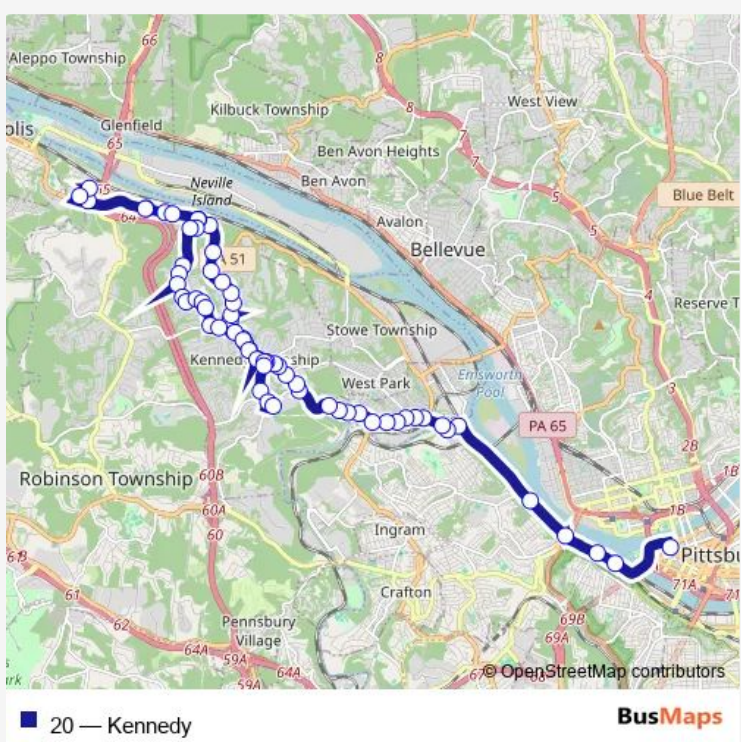

# Bus 20 Kennedy

[Go to website](#)

**Direction**  
 Stanwix ST + Penn Fs — Kennedy CTR Giant Eagle + Entrance

67 stops

[Open route schedule](#)

- Stanwix ST + Penn Fs
- W Carson ST + Duquesne Incline
- W Carson ST + Gateway View Plaza
- W Carson ST + West END Bridge Steps (Underpass)
- W CARSON + BUSWAY RAMP FS
- Stanhope ST + W Carson Fs
- Stanhope ST + Chartiers
- Chartiers AVE + Mckees Rocks Plaza Ns
- CHARTIERS AVE AT ISLAND AVE FS (STEPS)
- Chartiers AVE + Margaret
- Chartiers AVE + Broadway Ave
- Chartiers AVE + Amelia Ns
- Chartiers AVE + Crawford
- Chartiers AVE + Singer
- Chartiers AVE EXT + Owen
- Chartiers AVE EXT + State
- Chartiers AVE EXT + #1536
- Chartiers AVE EXT + Howard
- Chartiers AVE EXT + Heckle
- Heckle RD + Ohio Valley Hospital Entrance
- Heckel RD OPP Kenmawr Plaza

**Route schedule**  
 Stanwix ST + Penn Fs — Kennedy CTR Giant Eagle + Entrance

Monday	05:20-20:55
Tuesday	05:20-20:55
Wednesday	05:20-20:55
Thursday	05:20-20:55
Friday	05:20-20:55
Saturday	09:00-20:00
Sunday	11:00-18:20

**Route info**

Direction: Stanwix ST + Penn Fs

Stops: 67

Trip Duration: 0 hour 39 min

Heckle RD + Pine Hollow

Pine Hollow + Mccoy

Forest Grove RD + Starling

Forest Grove RD + #1764 (Plaza)

## Route info

Direction: Kennedy CTR Giant Eagle + Entrance

Stops: 67

Trip Duration: 0 hour 41 min

Coaropolis RD + Herbst Rd

Herbst RD + #235

Herbst RD + #225

Herbst RD + Downs