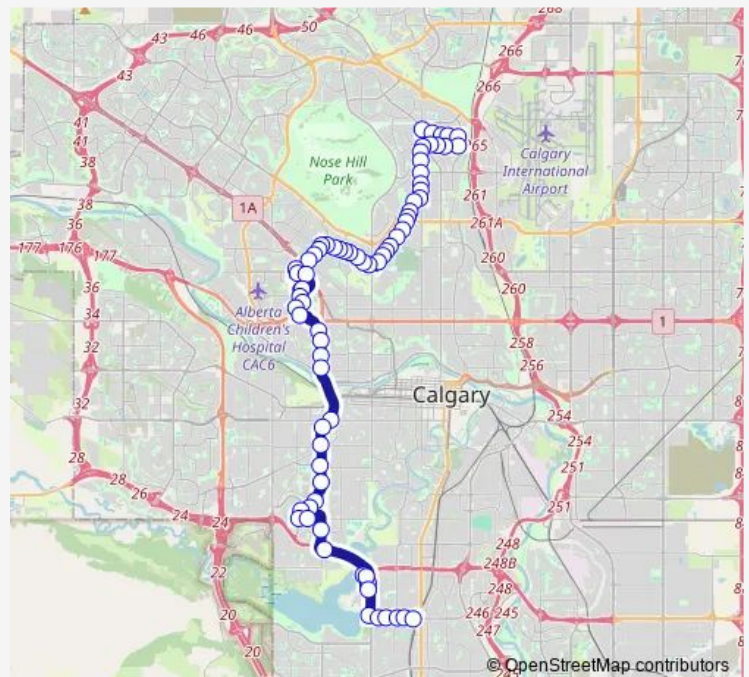

NB Crowchild TR @ Flanders AV Sw

NB Crowchild TR @ N. of Flanders AV Sw

Marda Loop Station (Nb)

Route schedule

Heritage LRT Station Sb — EB @ 78 AV N Terminal

Monday 04:52-00:41⁺¹

Tuesday 04:52-00:41⁺¹

Wednesday 04:52-00:41⁺¹

Thursday 04:52-00:41⁺¹

Friday 04:52-00:41⁺¹

Saturday 06:07-23:50

Sunday 06:07-23:23

Route info

Direction: Heritage LRT Station Sb

Stops: 65

Trip Duration: 1 hour 14 min

■ 20 — Heritage Station/Northmount Dr N

NB Crowchild TR @ 26 AV Sw

NB Crowchild TR @ 23 AV Sw

17 Avenue SW Station (Nb)

NB Crowchild TR @ Kensington RD Nw

NB Crowchild TR @ 5 AV Nw

NB University DR @ 13 AV NW

NB University DR @ N. of 14 AV Nw

NB University DR @ 16 AV Nw

NB Uxbridge DR @ 16 AV Nw

EB Unwin RD @ Usher RD Nw

NB University DR @ 24 AV Nw

WB University WY @ Craigie Hall

University LRT Station (Nb)

WB Campus DR NW @ Eeel