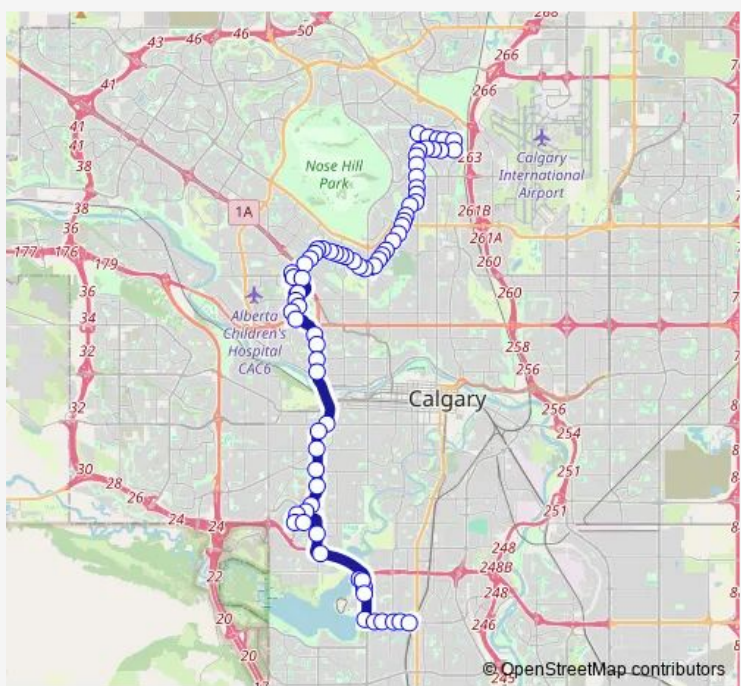

Bus 20 Heritage Station/Northmount Dr N

[Go to website](#)

Direction
 Heritage LRT Station Sb — EB @ 78 AV NW Terminal
 65 stops
[Open route schedule](#)

- Heritage LRT Station Sb
- WB Heritage DR @ 5 ST Sw
- Elbow Drive Station (Wb)
- WB Heritage DR @ 10 ST Sw
- WB Heritage DR @ Churchill DR Sw
- Heritage Park (Nb)
- Rockyview Hospital (Nb)
- Rockyview Hospital Main Entrance (Nb)
- NB @ Glenmore Auxiliary Hospital
- EB @ Holy Cross Care Ctr Sw
- NB Crowchild TR @ Glenmore TR Sw
- 54 Avenue SW Station (Nb)
- WB 50 AV SW @ Crowchild Tr
- WB 50 AV SW @ Richard Rd
- NB Richard RD @ 50 AV Sw
- Mount Royal University Station (Nb)
- EB Richard RD @ Richardson WY Sw
- NB Richard RD @ Richardson WY Sw
- NB Crowchild TR @ Flanders AV Sw
- NB Crowchild TR @ N. of Flanders AV Sw
- Marda Loop Station (Nb)

Route schedule
 Heritage LRT Station Sb — EB @ 78 AV NW Terminal

Monday	04:52-00:41 ⁺¹
Tuesday	04:52-00:41 ⁺¹
Wednesday	04:52-00:41 ⁺¹
Thursday	04:52-00:41 ⁺¹
Friday	04:52-00:41 ⁺¹
Saturday	06:07-23:50
Sunday	06:07-23:23

Route info
 Direction: Heritage LRT Station Sb
 Stops: 65
 Trip Duration: 1 hour 19 min

■ 20 — Heritage Station/Northmount Dr N **BusMaps**

NB Crowchild TR @ 26 AV Sw

NB Crowchild TR @ 23 AV Sw

17 Avenue SW Station (Nb)