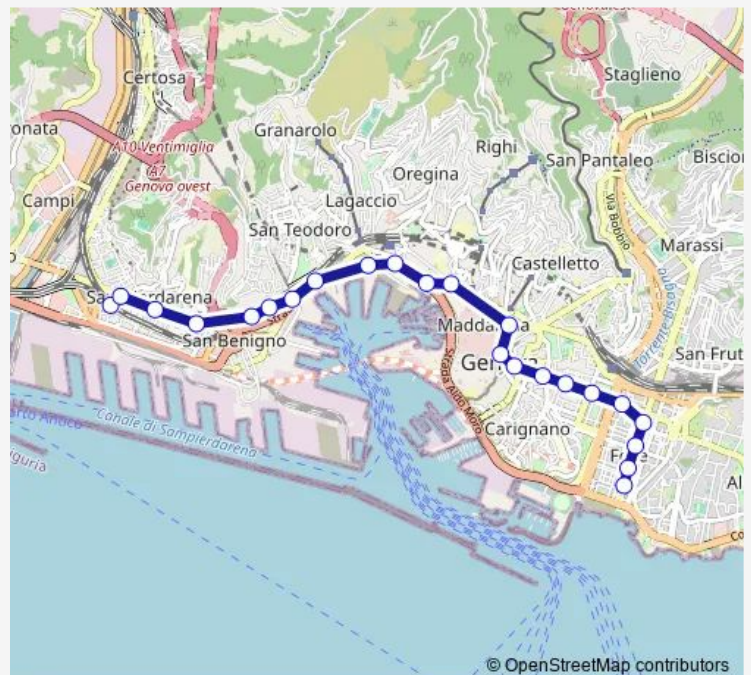

## Bus 20 Via Rimassa-Deferrari-Principe-P.za V. Veneto

[Go to website](#)

### Route info

Direction: Principe FS/Capolinea

Stops: 10

Trip Duration: 0 hour 11 min

■ 20 — Via Rimassa-Deferrari-Principe-P.za V. Veneto

## Route info

Direction: Vittorio Veneto/Capolinea

Stops: 23

Trip Duration: 0 hour 36 min

## Route info

Direction: Rimassa/Morin

Stops: 24

Trip Duration: 0 hour 26 min

**Direction**

Dante/DE Ferrari — Torino 3/Ruspoli

9 stops

[Open route schedule](#)